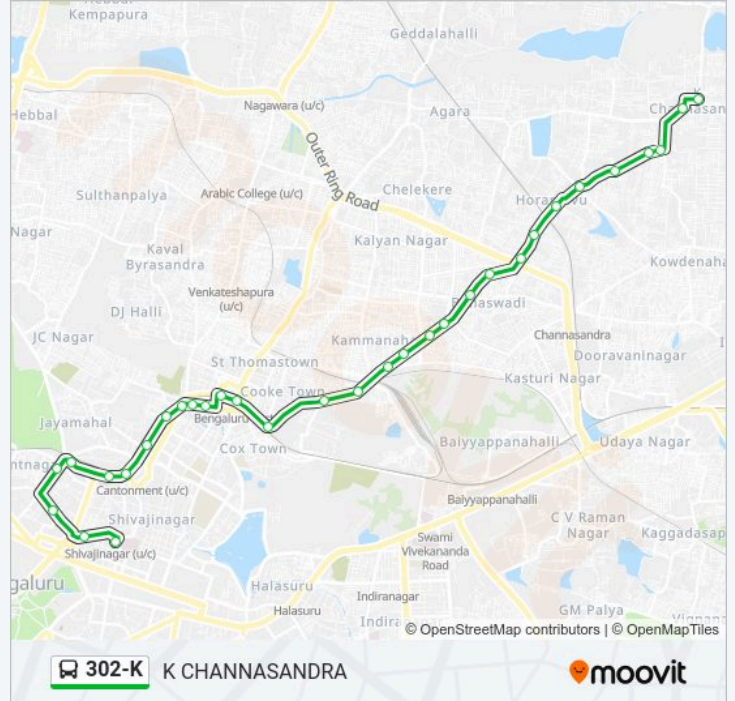

Banasawadi 100 Feet Road

Indira Canteen

Horamavu Signal

R.K Medical Horamavu

Horamavu

Jayanthinagara

Sunshine School Kalkere

Kalkere School

Kalkere

Pooja Garden

K Channasandra

Direction: SHIVAJINAGARA BUS STATION

29 stops

[VIEW LINE SCHEDULE](#)

K Channasandra

Pooja Garden

Kalkere

Kalkere School

Sunshine School Kalkere

Jayanthinagara

Horamavu

R.K Medical Horamavu

Horamavu Signal

Horamavu Signal

Indira Canteen

Banasawadi 100 Feet Road

Banasawadi Fire Station

Maruthi School

Ayyappa Temple

Ayyappa Temple Chikka Banasawadi

Indian Oil Petrol Depot Cross

Maruthi Sevanagara

302-K bus Time Schedule

SHIVAJINAGARA BUS STATION Route Timetable:

Sunday	05:30 - 20:50
Monday	05:30 - 20:50
Tuesday	05:30 - 20:50
Wednesday	05:30 - 20:50
Thursday	05:30 - 20:50
Friday	05:30 - 20:50
Saturday	05:30 - 20:50

302-K bus Info

Direction: SHIVAJINAGARA BUS STATION

Stops: 29

Trip Duration: 28 min

Line Summary: