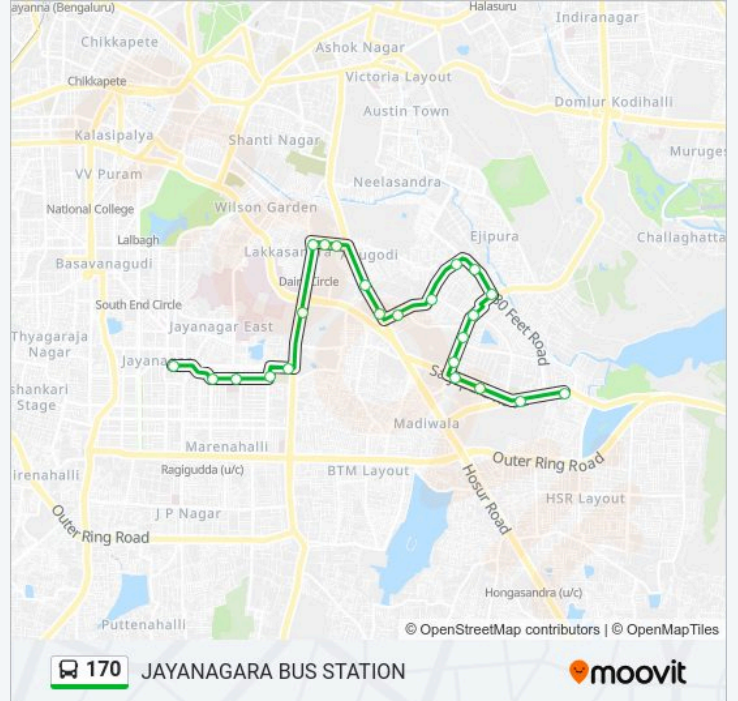

Use the Moovit App to find the closest 170 bus station near you and find out when is the next 170 bus arriving.

Direction: JAYANAGARA BUS STATION

23 stops

[VIEW LINE SCHEDULE](#)

Koramangala 1st Block
St Francis College / John Fowler
Kudure Mukha Colony
Koramangala Water Tank
Koramangala Water Tank
B.D.A.Complex Koramangala
Canara Bank Koramangala
Sony World 80ft Road Koramangala
Koramangala Bus Station
Koramangala Police Station
Kalyana Mantapa Koramangala
Jyothi Nivas College
Forum Mall
Adugodi Police Quarters
Adugodi
M.I.C.O.Gate Adugodi
M.I.C.O.Factory Junction
Bengaluru Dairy Circle
Sagar Hospital
Carmel Convent
Sanjay Gandhi Hospital

170 bus Time Schedule

JAYANAGARA BUS STATION Route Timetable:

Sunday	07:30 - 17:15
Monday	07:30 - 17:15
Tuesday	07:30 - 17:15
Wednesday	07:30 - 17:15
Thursday	07:30 - 17:15
Friday	07:30 - 17:15
Saturday	07:30 - 17:15

170 bus Info

Direction: JAYANAGARA BUS STATION

Stops: 23

Trip Duration: 30 min

Line Summary:

Jayanagara Church

Jayanagara T.T.M.C.

Direction: KORAMANGALA 1ST BLOCK

27 stops

[VIEW LINE SCHEDULE](#)

Jayanagara T.T.M.C.

Jayanagara 4th Block

Jayanagara Church

Jayanagara Church

Sanjay Gandhi Hospital

Carmel Convent