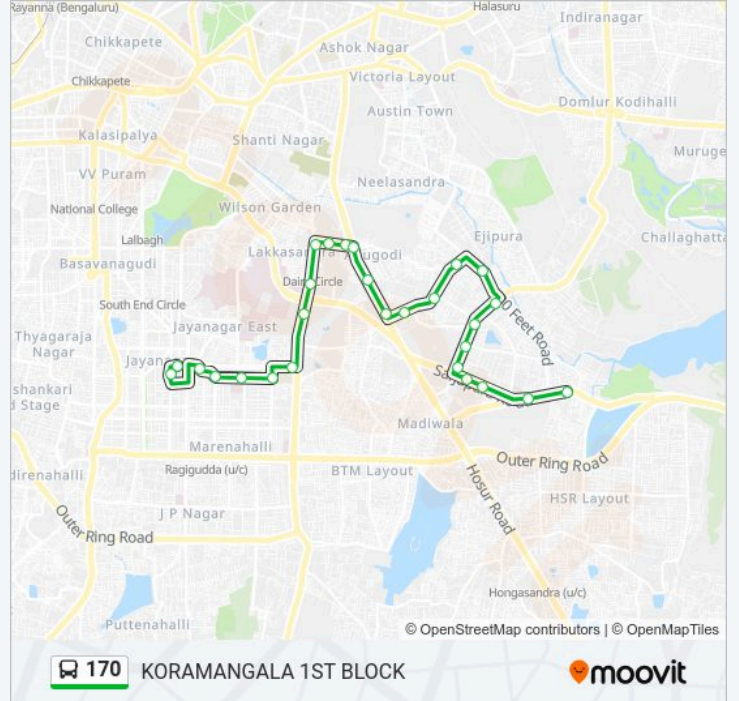

170 bus Info

Direction: JAYANAGARA BUS STATION

Stops: 23

Trip Duration: 30 min

Line Summary:

Jayanagara Church

Jayanagara T.T.M.C.

Direction: KORAMANGALA 1ST BLOCK

170 bus Info

Direction: KORAMANGALA 1ST BLOCK

Stops: 27

Trip Duration: 32 min

Line Summary:

Koramangala Bus Station

Sony World 80 Feet Road Koramangala

Canara Bank Koramangala

B.D.A.Complex Koramangala

Koramangala Water Tank

Koramangala Water Tank

Kudure Mukha Colony

St Francis College / John Fowler

Koramangala 1st Block

170 bus time schedules and route maps are available in an offline PDF at moovitapp.com. Use the Moovit App to see live bus times, train schedule or subway schedule, and step-by-step directions for all public transit in Bengaluru.

© 2024 Moovit - All Rights Reserved