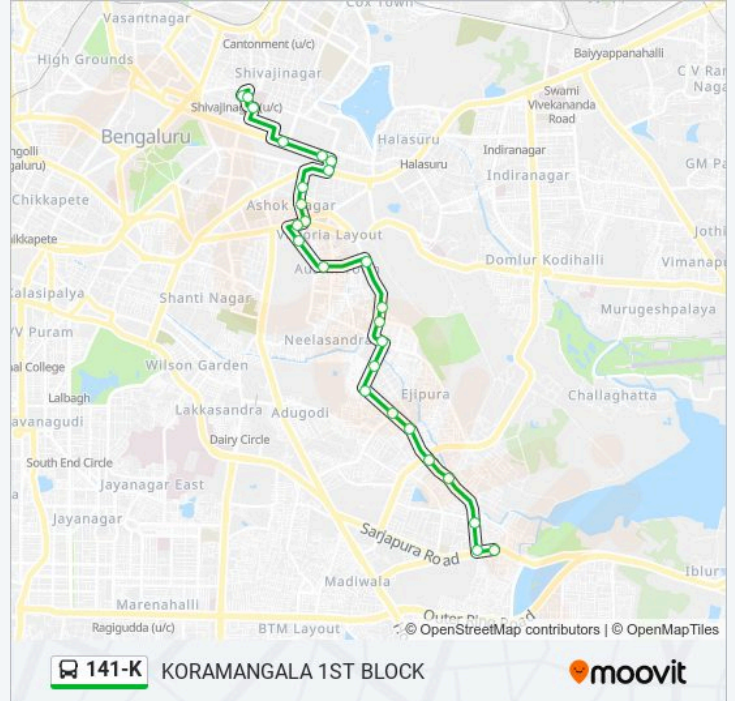

Ngv Gate

Passport Office Koramangala

Indoor Stadium

Koramangala Bus Station

141-K bus Time Schedule

KORAMANGALA 1ST BLOCK Route Timetable:

Sunday	08:55 - 17:45
Monday	08:55 - 17:45
Tuesday	08:55 - 17:45
Wednesday	08:55 - 17:45
Thursday	08:55 - 17:45
Friday	08:55 - 17:45
Saturday	08:55 - 17:45

141-K bus Info**Direction:** KORAMANGALA 1ST BLOCK**Stops:** 26**Trip Duration:** 27 min**Line Summary:**

Sony World 80ft Road Koramangala

Maharaja Signal

Wipro Park Koramangala

Koramangala 1st Block

Koramangala 1st Block

Direction: SHIVAJINAGARA BUS STATION

23 stops

[VIEW LINE SCHEDULE](#)

Koramangala 1st Block

Koramangala 1st Block

Wipro Park Koramangala

Maharaja Signal

Sony World 80ft Road Koramangala