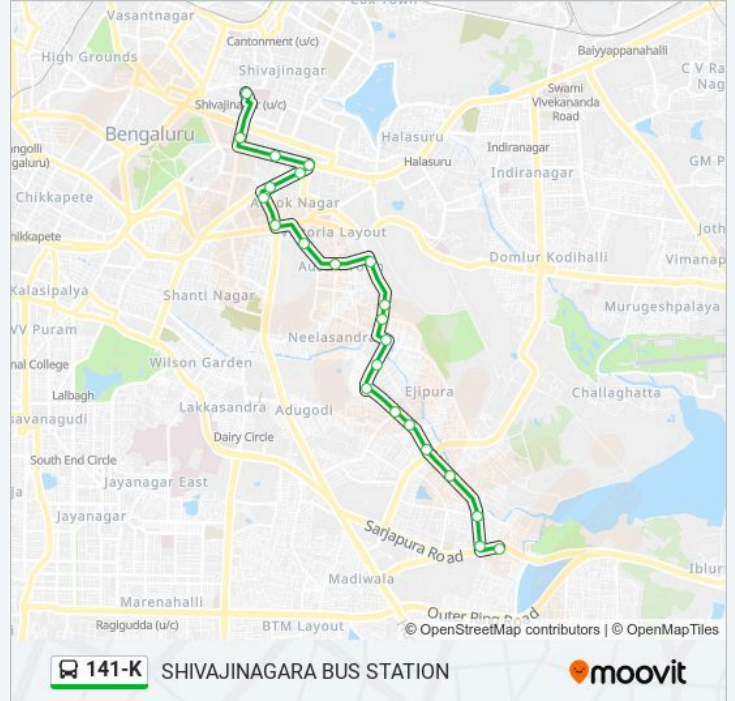

Mayo Hall

Electric B Station (M.G.Road)

M.G.Road Metro Station

M.G.Road

Shivajinagara Bus Station

141-K bus time schedules and route maps are available in an offline PDF at moovitapp.com. Use the Moovit App to see live bus times, train schedule or subway schedule, and step-by-step directions for all public transit in Bengaluru.

© 2024 Moovit - All Rights Reserved