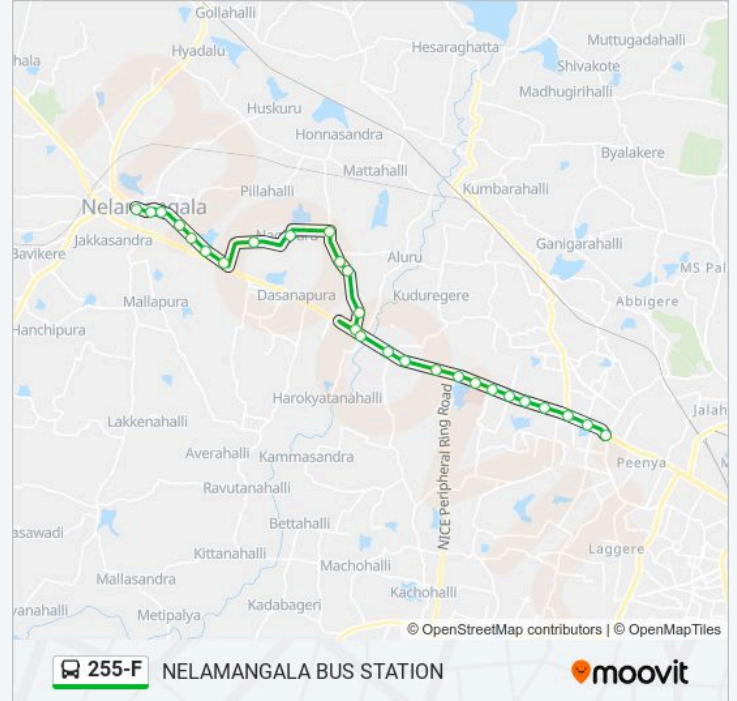

255-F bus Info

Direction: JALAHALLI CROSS

Stops: 27

Trip Duration: 39 min

Line Summary:

Marison Factory

Widia Factory

Nagasandra Metro Station

Binnamangala

Nursery Nelamangala

Weavers Colony Nelamangala

T.B Nelamangala

Anjaneya Temple Nelamangala

Nelamangala Bus Station

255-F bus time schedules and route maps are available in an offline PDF at moovitapp.com. Use the Moovit App to see live bus times, train schedule or subway schedule, and step-by-step directions for all public transit in Bengaluru.

© 2024 Moovit - All Rights Reserved