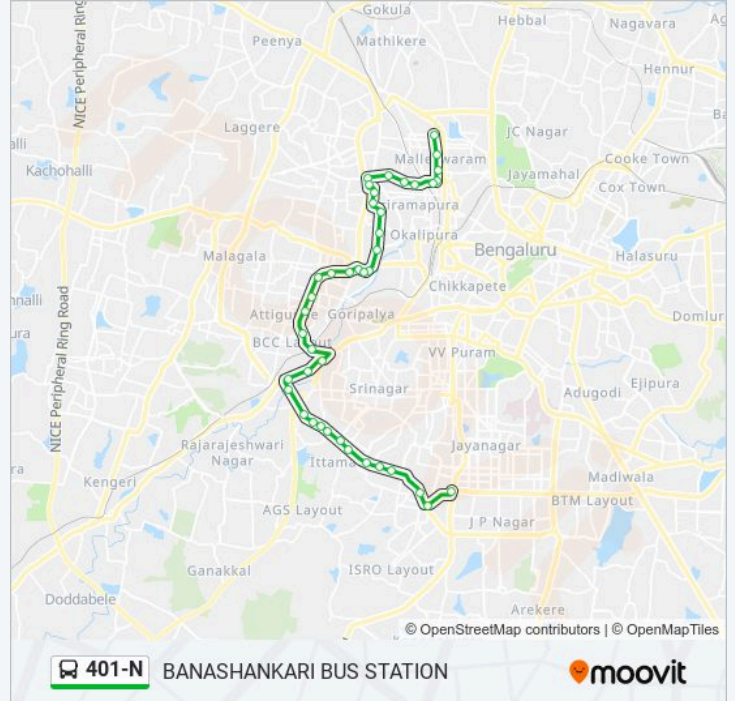

401-N bus Info**Direction:** BANASHANKARI BUS STATION**Stops:** 41**Trip Duration:** 55 min**Line Summary:**

Maruthi Mandira

Vijayanagara Bus Station

Attiguppe

Deepanjalinagara

Iyyannashetty

B.H.E.L.

Mysore Road Metro Station

Kamakya Talkies

Devegowda Petrol Bunk

Kadirenahalli Park

Kadirenahalli Cross

Banashankari Bus Station

Direction: MALLESHWARAM BUS STAND

42 stops

[VIEW LINE SCHEDULE](#)