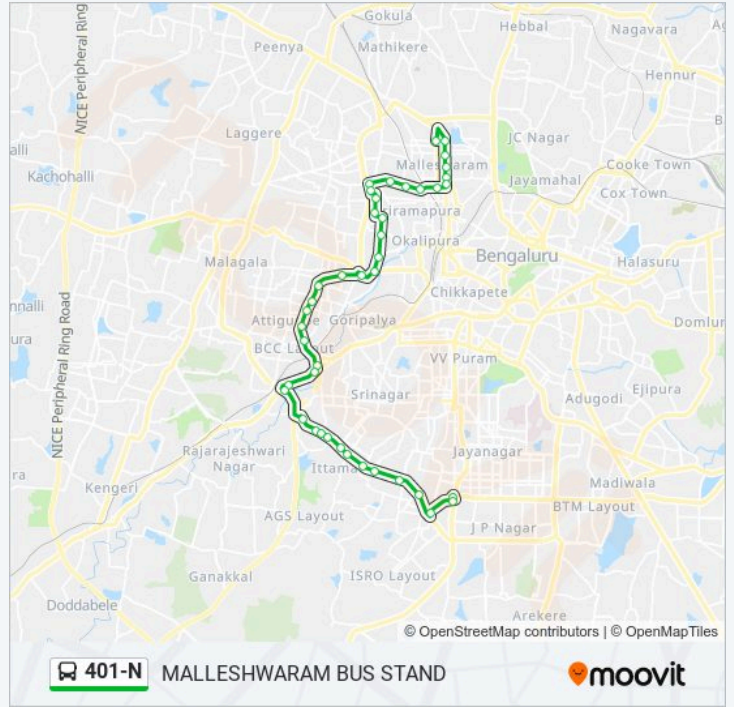

Hosakerehalli Junction

401-N bus Time Schedule

MALLESHWARAM BUS STAND Route Timetable:

Sunday	07:35 - 20:10
Monday	07:35 - 20:10
Tuesday	07:35 - 20:10
Wednesday	07:35 - 20:10
Thursday	07:35 - 20:10
Friday	07:35 - 20:10
Saturday	07:35 - 20:10

401-N bus Info

Direction: MALLESHWARAM BUS STAND

Stops: 42

Trip Duration: 56 min
Line Summary:

Hoskerekhalli Petrol Bunk

Dwarakanagara

P.E.S.College

Veerabhadra Nagara