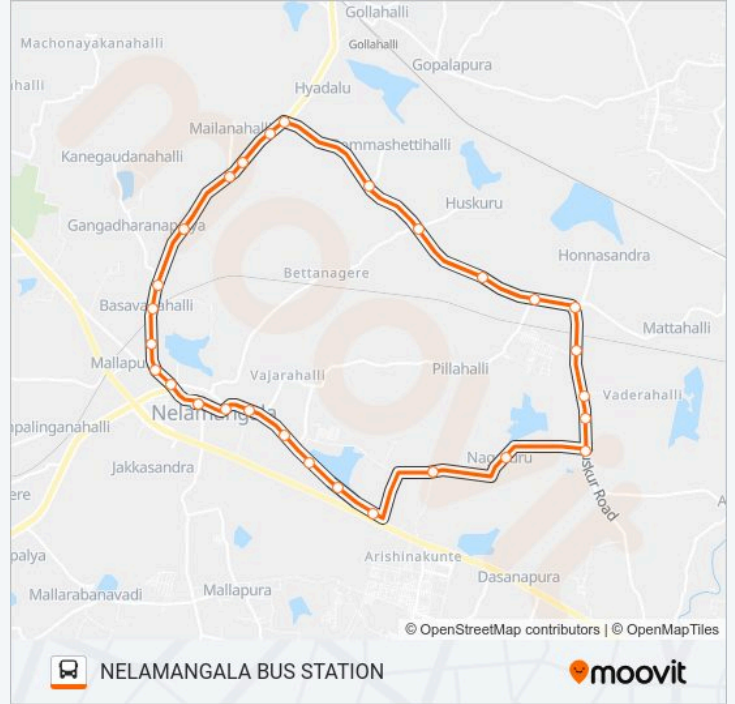

CHAKRA-1 bus Info**Direction:** NELAMANGALA BUS STATION**Stops:** 29**Trip Duration:** 47 min**Line Summary:**

Nandaramaiahna Palya

Vishwa Shanti Ashrama

Binnamangala

Nursery Nelamangala

Weavers Colony Nelamangala

T.B Nelamangala

Anjaneya Temple Nelamangala

Nelamangala Bus Station

CHAKRA-1 bus time schedules and route maps are available in an offline PDF at moovitapp.com. Use the Moovit App to see live bus times, train schedule or subway schedule, and step-by-step directions for all public transit in Bengaluru.