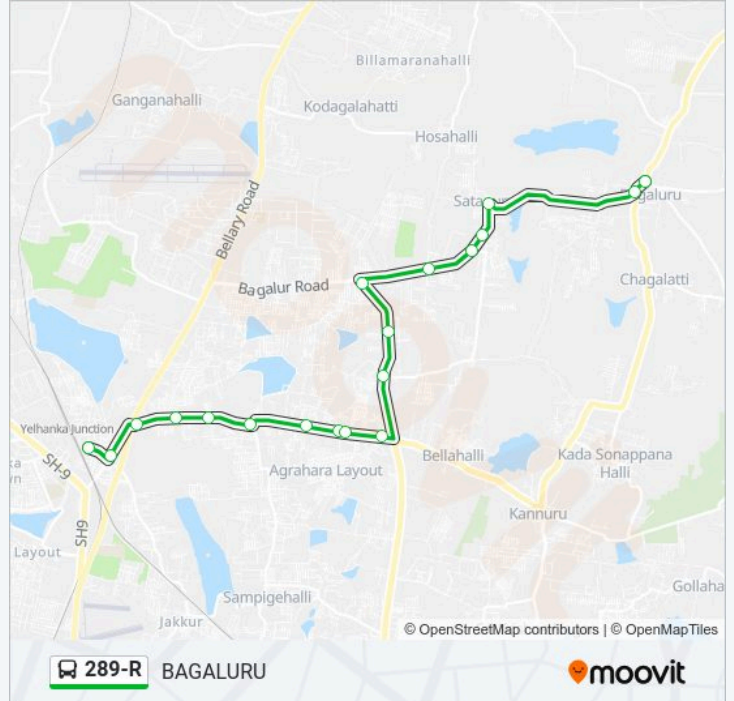

## Direction: BAGALURU

19 stops

[VIEW LINE SCHEDULE](#)

Yelahanka Old Town  
Yelahanka Santhe Circle  
Kogilu Cross  
Maruthi Nagara  
Sapthagiri Layout  
Kogilu  
Srinivasapura  
Agrahara Layout Cross  
Ittige Factory  
Bellahalli Cross  
Jewel Garden  
Reva College  
Reva College Cross  
Country Club Sathanur  
Srinivasapura Cross  
Sathanuru Colony  
Sathanuru  
Bagalur Santhe  
Bagaluru

## 289-R bus Time Schedule

BAGALURU Route Timetable:

Sunday	06:55 - 19:05
Monday	06:55 - 19:05
Tuesday	06:55 - 19:05
Wednesday	06:55 - 19:05
Thursday	06:55 - 19:05
Friday	06:55 - 19:05
Saturday	06:55 - 19:05

## 289-R bus Info

**Direction:** BAGALURU

**Stops:** 19

**Trip Duration:** 31 min

**Line Summary:**

**Direction: YELAHANKA OLD TOWN**

19 stops

[VIEW LINE SCHEDULE](#)

**289-R bus Info**

**Direction:** YELAHANKA OLD TOWN

**Stops:** 19

**Trip Duration:** 27 min

**Line Summary:**