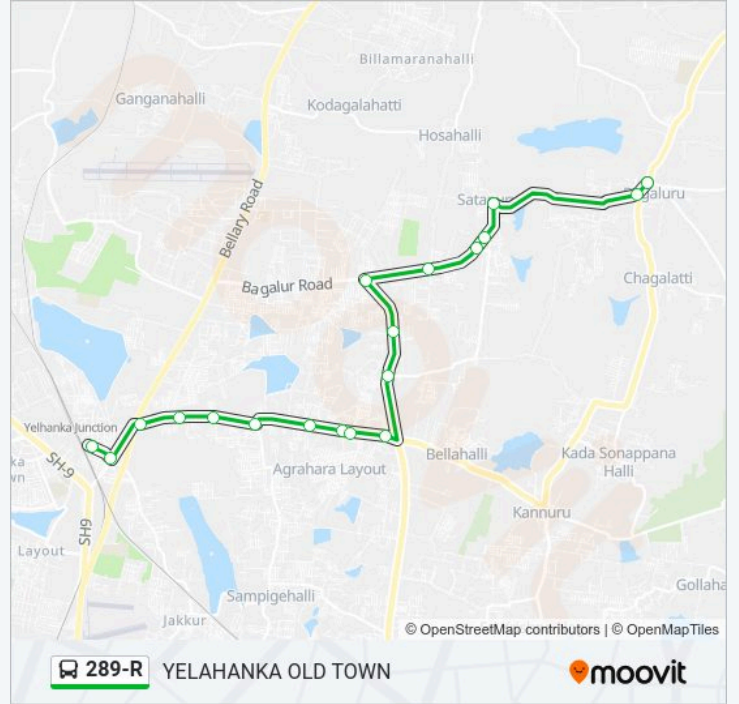

## 289-R bus Info

**Direction:** BAGALURU

**Stops:** 19

**Trip Duration:** 31 min

**Line Summary:**

**Direction: YELAHANKA OLD TOWN**

19 stops

[VIEW LINE SCHEDULE](#)

**289-R bus Time Schedule**

YELAHANKA OLD TOWN Route Timetable:

Sunday	07:40 - 20:20
Monday	07:40 - 20:20
Tuesday	07:40 - 20:20
Wednesday	07:40 - 20:20
Thursday	07:40 - 20:20
Friday	07:40 - 20:20
Saturday	07:40 - 20:20

**289-R bus Info**

**Direction:** YELAHANKA OLD TOWN

**Stops:** 19

**Trip Duration:** 27 min

**Line Summary:**

## Yelahanka Old Town

289-R bus time schedules and route maps are available in an offline PDF at [moovitapp.com](https://moovitapp.com). Use the Moovit App to see live bus times, train schedule or subway schedule, and step-by-step directions for all public transit in Bengaluru.