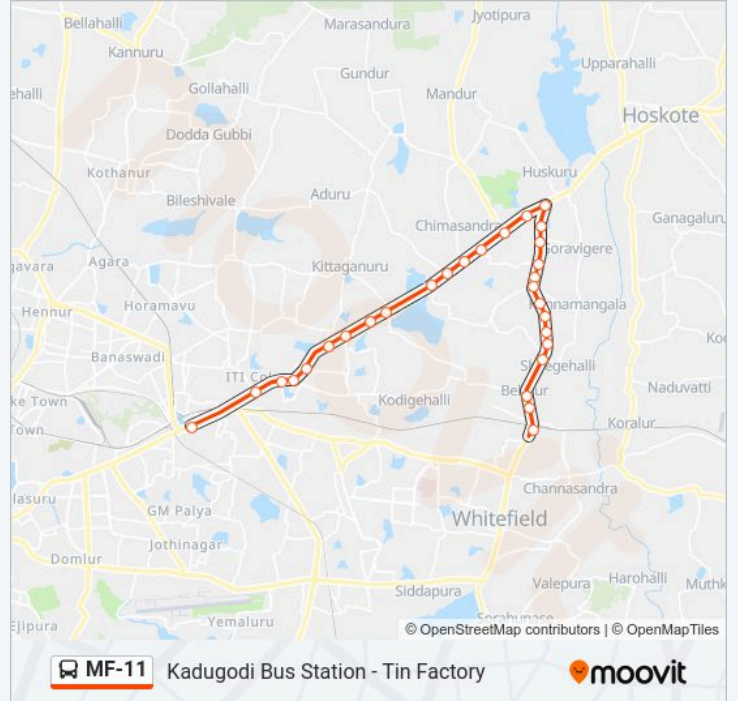

S.J.E.S.College

Bhattarahalli

Subashanagara

Police Quarters K.R.Puram

K.R.Puram Market

K.R.Puram Government Hospital

I.T.I.Colony Gate

Tin Factory

Direction: Kadugodi Bus Station

30 stops

[VIEW LINE SCHEDULE](#)

Tin Factory

I.T.I.Colony Gate

K.R.Puram Government Hospital

K.R.Puram Market

Police Quarters K.R.Puram

Subashanagara

Bhattarahalli

S.J.E.S.College

Medahalli

Veeranahalli

Avalahalli

Cheemasandra Gate

Bandapura

Budigere Cross

Sapthagiri Convention Hall

Katamnalluru Gate

Sannathammanahalli

Gorivegere Gate

MF-11 bus Time Schedule

Kadugodi Bus Station Route Timetable:

Sunday	06:15 - 19:00
Monday	06:15 - 19:00
Tuesday	06:15 - 19:00
Wednesday	06:15 - 19:00
Thursday	06:15 - 19:00
Friday	06:15 - 19:00
Saturday	06:15 - 19:00

MF-11 bus Info

Direction: Kadugodi Bus Station

Stops: 30

Trip Duration: 52 min

Line Summary: