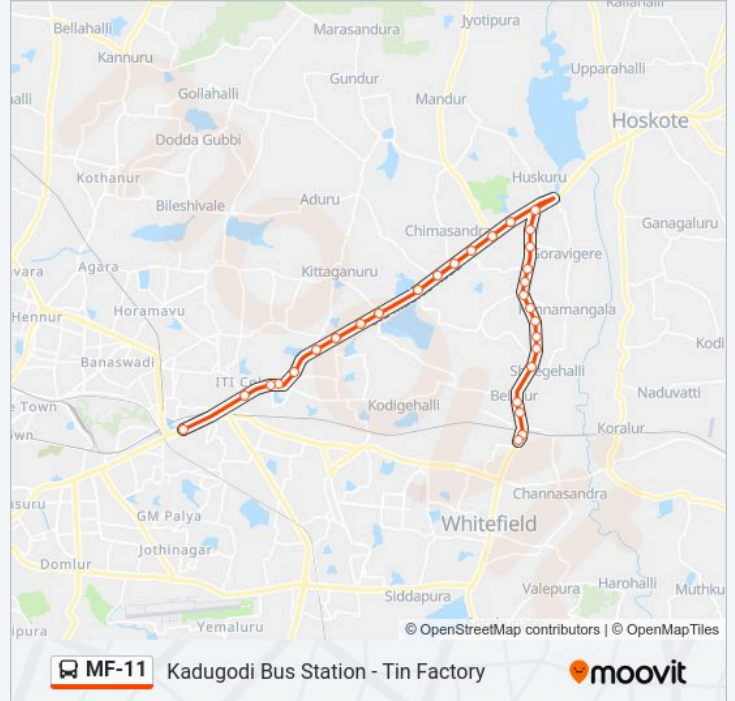

Safal Market

Khaji Sonnenahalli Gate

Kannamangala Gate

Bevina Mara Kannamangala

Sri Lakshmi Industries

Chaithanya Samarpana Apartments

Shell Petrol Bunk

Seegehalli Gate

Belathuru

Sathya Sai Baba Mandir

Kadugodi Bridge

Kadugodi Bus Station

MF-11 bus time schedules and route maps are available in an offline PDF at moovitapp.com. Use the Moovit App to see live bus times, train schedule or subway schedule, and step-by-step directions for all public transit in Bengaluru.

© 2024 Moovit - All Rights Reserved