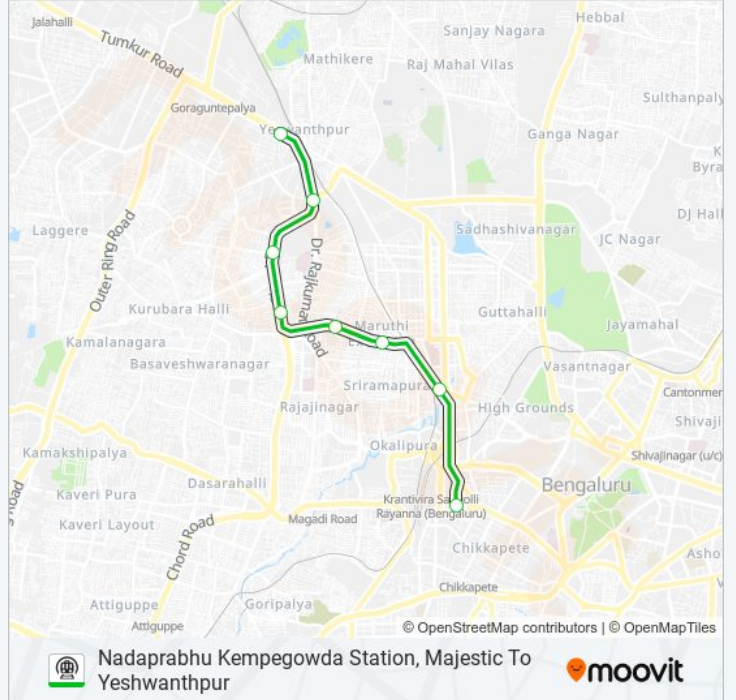

Nadaprabhu Kempegowda Station, Majestic To Yeshwanthpur

[Get The App](#)

The GREEN metro line Nadaprabhu Kempegowda Station, Majestic To Yeshwanthpur has one route. For regular weekdays, their operation hours are:

(1) Yeshwanthpur: 17:58

Use the Moovit App to find the closest GREEN metro station near you and find out when is the next GREEN metro arriving.

Direction: Yeshwanthpur

8 stops

[VIEW LINE SCHEDULE](#)

Nadaprabhu Kempegowda Metro Station,
Majestic

Yeshwanthpur Route Timetable:

Sunday	Not Operational
Monday	17:58
Tuesday	17:58
Wednesday	17:58
Thursday	17:58
Friday	17:58
Saturday	17:58

GREEN metro Info

Direction: Yeshwanthpur

Stops: 8

Trip Duration: 13 min

Line Summary:

GREEN metro time schedules and route maps are available in an offline PDF at moovitapp.com. Use the Moovit App to see live bus times, train schedule or subway schedule, and step-by-step directions for all public transit in Bengaluru.