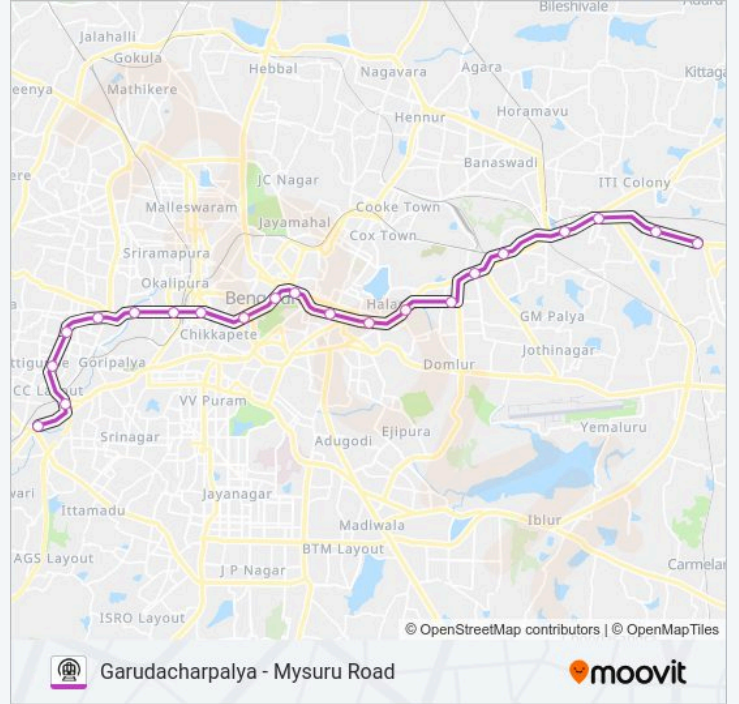

## Garudacharpalya - Mysuru Road

[Get The App](#)

The PURPLE metro line (Garudacharpalya - Mysuru Road) has 2 routes. For regular weekdays, their operation hours are: (1) Garudacharpalya: 07:22 - 21:02(2) Mysuru Road: 06:53 - 20:10  
Use the Moovit App to find the closest PURPLE metro station near you and find out when is the next PURPLE metro arriving.

**PURPLE metro Info****Direction:** Garudacharpalya**Stops:** 21**Trip Duration:** 43 min**Line Summary:**

## PURPLE metro Info

**Direction:** Mysuru Road

**Stops:** 21

**Trip Duration:** 43 min

**Line Summary:**

Attiguppe

Deepanjali Nagar

Mysuru Road

PURPLE metro time schedules and route maps are available in an offline PDF at [moovitapp.com](https://moovitapp.com). Use the Moovit App to see live bus times, train schedule or subway schedule, and step-by-step directions for all public transit in Bengaluru.