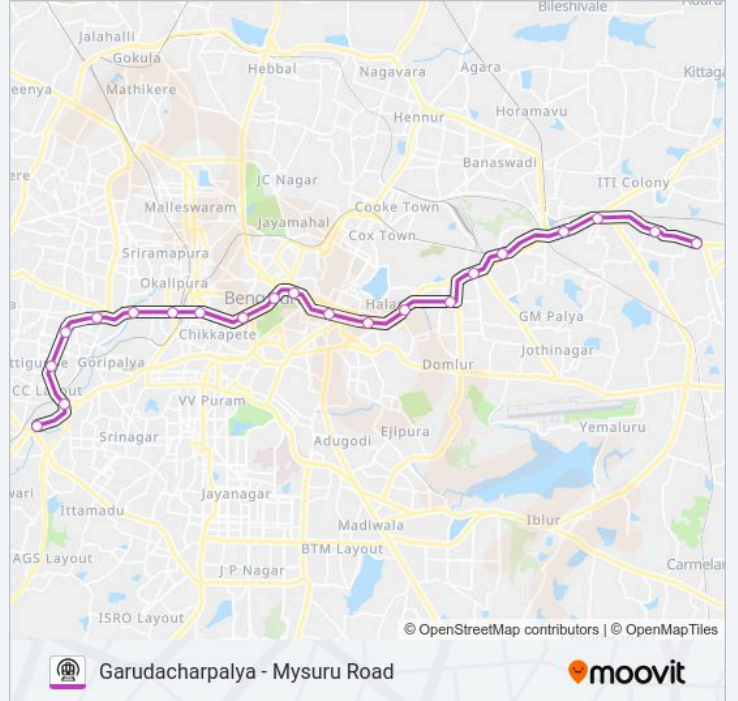

Garudacharpalya

Direction: Mysuru Road

21 stops

[VIEW LINE SCHEDULE](#)

- Garudacharpalya
- Singayyanapalya
- K.R Pura
- Benniganahalli
- Baiyappanahalli
- Swami Vivekananda Road
- Indiranagar
- Halasuru
- Trinity
- Mahatma Gandhi Road
- Cubbon Park
- Dr.B.R.Ambedkar Station Vidhana Soudha
- Sir M.Visveshwaraya Station, Central College
- Nadaprabhu Kempegowda Metro Station, Majestic
- Krantivira Sangolli Rayanna Railway Station
- Magadi Road
- Balagangadharanatha Swamiji Station, Hosahalli
- Vijayanagar

PURPLE metro Time Schedule

Mysuru Road Route Timetable:

Sunday	Not Operational
Monday	06:53 - 20:10
Tuesday	06:53 - 20:10
Wednesday	06:53 - 20:10
Thursday	06:53 - 20:10
Friday	06:53 - 20:10
Saturday	Not Operational

PURPLE metro Info

Direction: Mysuru Road

Stops: 21

Trip Duration: 43 min

Line Summary: