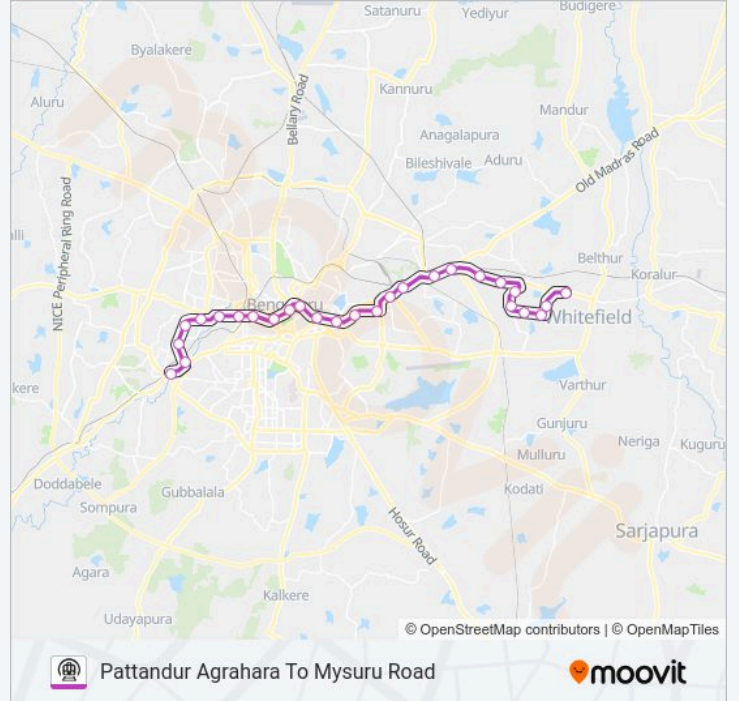

## Pattandur Agrahara To Mysuru Road

[Get The App](#)

The PURPLE metro line Pattandur Agrahara To Mysuru Road has one route. For regular weekdays, their operation hours are:

(1) Mysuru Road: 17:56 - 19:56

Use the Moovit App to find the closest PURPLE metro station near you and find out when is the next PURPLE metro arriving.

**Direction: Mysuru Road**

27 stops

[VIEW LINE SCHEDULE](#)

Pattandur Agrahara  
Sri Sathya Sai Hospital  
Nallur Halli  
Kundalahalli  
Seetharam Palya  
Hoodi  
Garudacharpalya  
Singayyanapalya  
K.R Pura  
Benniganahalli  
Baiyappanahalli  
Swami Vivekananda Road  
Indiranagar  
Halasuru  
Trinity  
Mahatma Gandhi Road  
Cubbon Park  
Dr.B.R.Ambedkar Station Vidhana Soudha  
Sir M.Visveshwaraya Station, Central College  
Nadaprabhu Kempegowda Metro Station,  
Majestic

**PURPLE metro Info**

**Direction:** Mysuru Road

**Stops:** 27

**Trip Duration:** 57 min

**Line Summary:**

Krantivira Sangolli Rayanna Railway Station

Magadi Road

Balagangadharanatha Swamiji Station, Hosahalli

Vijayanagar

Attiguppe

Deepanjali Nagar

Mysuru Road

PURPLE metro time schedules and route maps are available in an offline PDF at [moovitapp.com](https://moovitapp.com). Use the Moovit App to see live bus times, train schedule or subway schedule, and step-by-step directions for all public transit in Bengaluru.