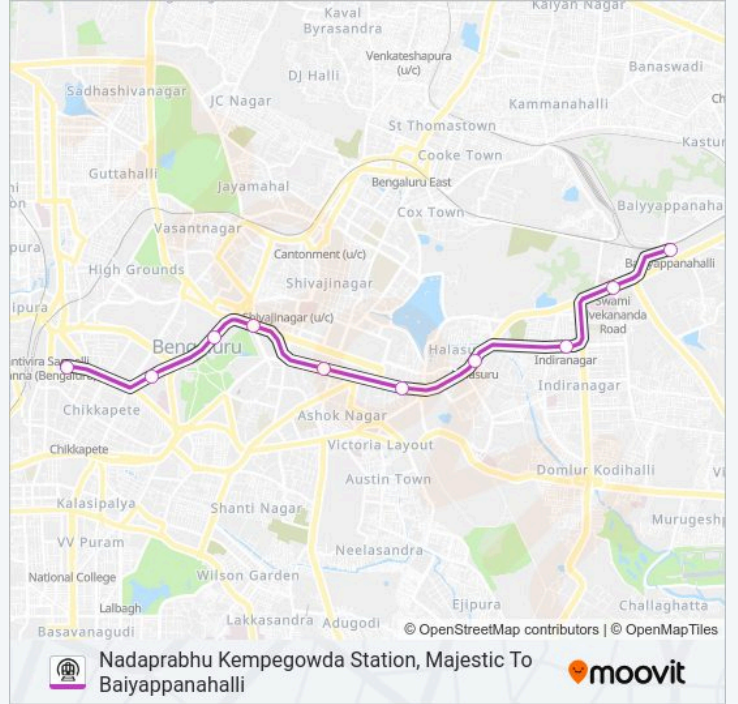

## Nadaprabhu Kempegowda Station, Majestic To Baiyappanahalli

[Get The App](#)

The PURPLE metro line Nadaprabhu Kempegowda Station, Majestic To Baiyappanahalli has one route. For regular weekdays, their operation hours are:

### Direction: Baiyappanahalli

10 stops

[VIEW LINE SCHEDULE](#)

Nadaprabhu Kempegowda Metro Station,  
Majestic

Sir M.Visveshwaraya Station, Central College

Dr.B.R.Ambedkar Station Vidhana Soudha

Cubbon Park

### PURPLE metro Time Schedule

Baiyappanahalli Route Timetable:

Sunday	Not Operational
Monday	08:48
Tuesday	08:48
Wednesday	08:48
Thursday	08:48
Friday	08:48
Saturday	Not Operational

### PURPLE metro Info

**Direction:** Baiyappanahalli

**Stops:** 10

**Trip Duration:** 21 min

**Line Summary:**

PURPLE metro time schedules and route maps are available in an offline PDF at [moovitapp.com](https://moovitapp.com). Use the Moovit App to see live bus times, train schedule or subway schedule, and step-by-step directions for all public transit in Bengaluru.