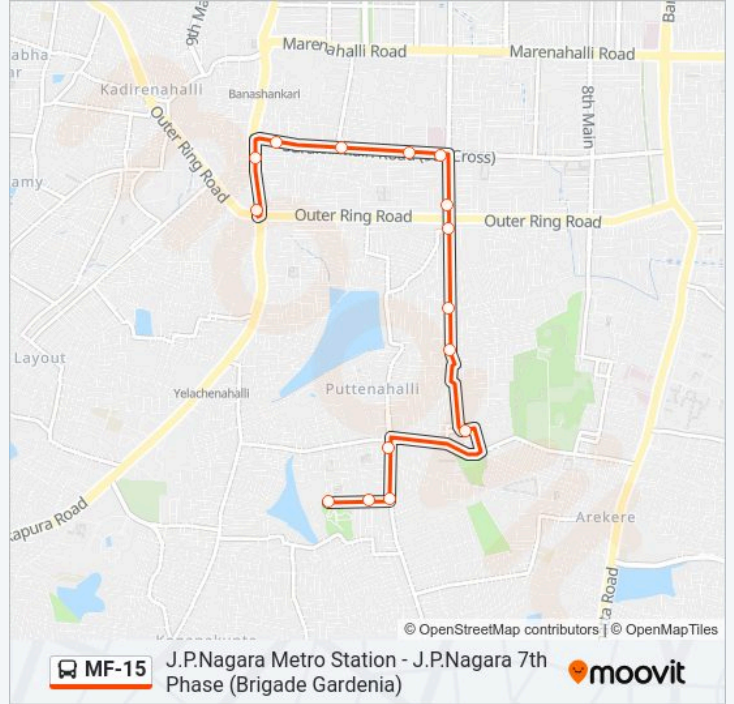

**MF-15 bus Info****Direction:** J.P.Nagara 7th Phase (Brigade Gardenia)**Stops:** 16**Trip Duration:** 14 min**Line Summary:**

### Direction: J.P.Nagara Metro Station

15 stops

[VIEW LINE SCHEDULE](#)

- J.P.Nagara 7th Phase (Brigade Gardenia)
- Capital School
- R.B.I.Layout
- Brigade Millennium Mayflower
- Bank Of Baroda (Nayara Petrol Pump)
- Shobha Tulip J.P.Nagara
- Royal School Puttenahalli
- Jpnagara 6th Phase
- J.P. Nagara 15th Cross
- Rv Dental College
- Jp Nagara 24th Main 9th Cross
- Indira Gandhi Circle
- J.P.Nagara 1st Phase
- Sarakki
- J.P.Nagara Metro Station

### MF-15 bus Time Schedule

J.P.Nagara Metro Station Route Timetable:

Sunday	06:35 - 21:00
Monday	06:35 - 21:00
Tuesday	06:35 - 21:00
Wednesday	06:35 - 21:00
Thursday	06:35 - 21:00
Friday	06:35 - 21:00
Saturday	06:35 - 21:00

### MF-15 bus Info

**Direction:** J.P.Nagara Metro Station

**Stops:** 15

**Trip Duration:** 16 min

**Line Summary:**

MF-15 bus time schedules and route maps are available in an offline PDF at [moovitapp.com](https://moovitapp.com). Use the Moovit App to see live bus times, train schedule or subway schedule, and step-by-step directions for all public transit in Bengaluru.