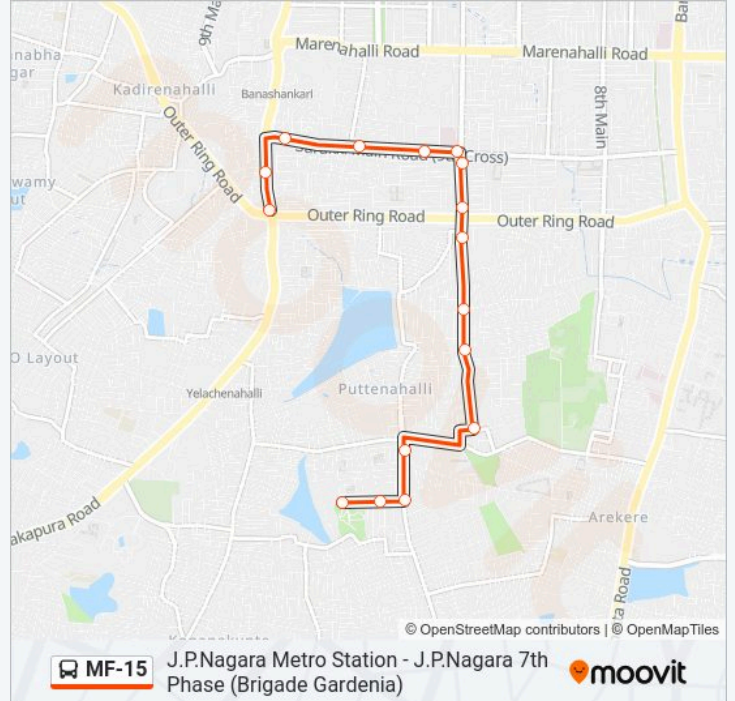

**Direction: J.P.Nagara 7th Phase (Brigade  
Gardenia)**

16 stops

[VIEW LINE SCHEDULE](#)

J.P.Nagara Metro Station

Sarakki

J.P.Nagara 1st Phase

Indira Gandhi Circle

Jp Nagara 24th Main 9th Cross

R.B.I.Layout

Capital School

J.P.Nagara 7th Phase (Brigade Gardenia)

**MF-15 bus Time Schedule**

J.P.Nagara 7th Phase (Brigade Gardenia) Route  
Timetable:

Sunday	07:00 - 21:30
Monday	07:00 - 21:30
Tuesday	07:00 - 21:30
Wednesday	07:00 - 21:30
Thursday	07:00 - 21:30
Friday	07:00 - 21:30
Saturday	07:00 - 21:30

**MF-15 bus Info****Direction:** J.P.Nagara 7th Phase (Brigade Gardenia)**Stops:** 16**Trip Duration:** 14 min**Line Summary:**

### Direction: J.P.Nagara Metro Station

15 stops

[VIEW LINE SCHEDULE](#)

- J.P.Nagara 7th Phase (Brigade Gardenia)
- Capital School
- R.B.I.Layout
- Brigade Millennium Mayflower
- Bank Of Baroda (Nayara Petrol Pump)
- Shobha Tulip J.P.Nagara
- Royal School Puttenahalli
- Jpnagara 6th Phase
- J.P. Nagara 15th Cross
- Rv Dental College
- Jp Nagara 24th Main 9th Cross
- Indira Gandhi Circle
- J.P.Nagara 1st Phase
- Sarakki
- J.P.Nagara Metro Station