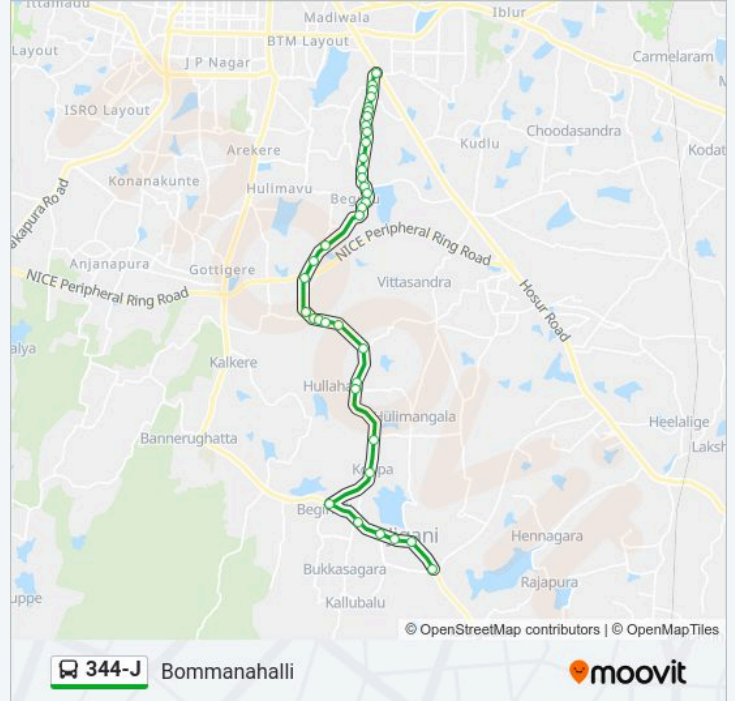

International School Of Management

Oxford College

Deccan Hongansandra

Nayanappanahalli Cross

Bommanahalli

Direction: Jigani A.P.C Circle

37 stops

[VIEW LINE SCHEDULE](#)