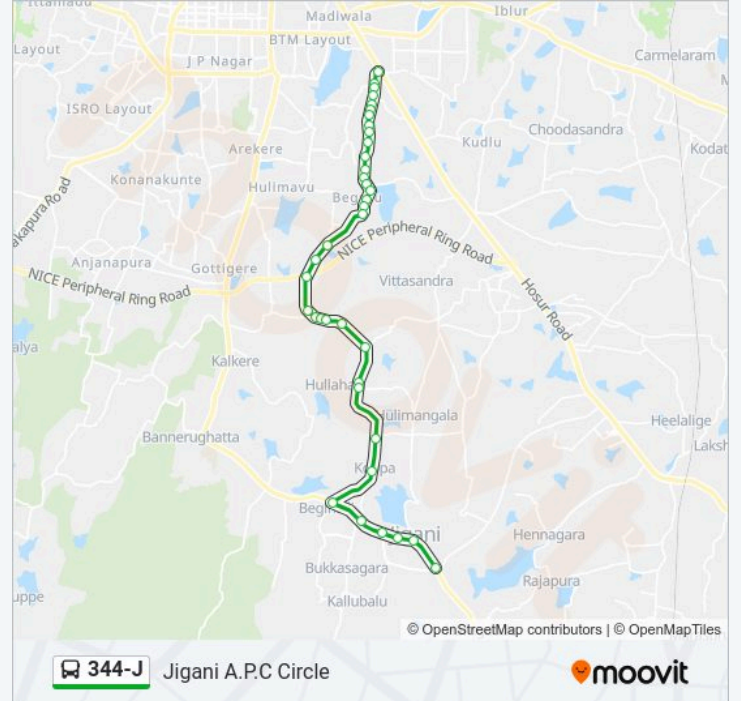

Beguru Lake

Beguru Church

Beguru (Towards Beguru)

Hanuman Temple Beguru

Mylasandra Cross

Mahaveer Ridge Apartments

Nobel Residency

Beguru Nice Road Junction

St.Marys School

Vaddarapalya

Mylasandra Cross

Vaddarapalya

Mylasandra

Jally Machine

Hulimangala Cross

Hulimangala Cross

Dharmapura

Koppa

Koppa Gate

Harapanahalli

Jigani Double Road

Jigani Tent

Jigani Bus Stand

Jigani A.P.C.Circle

344-J bus time schedules and route maps are available in an offline PDF at moovitapp.com. Use the Moovit App to see live bus times, train schedule or subway schedule, and step-by-step directions for all public transit in Bengaluru.

© 2024 Moovit - All Rights Reserved