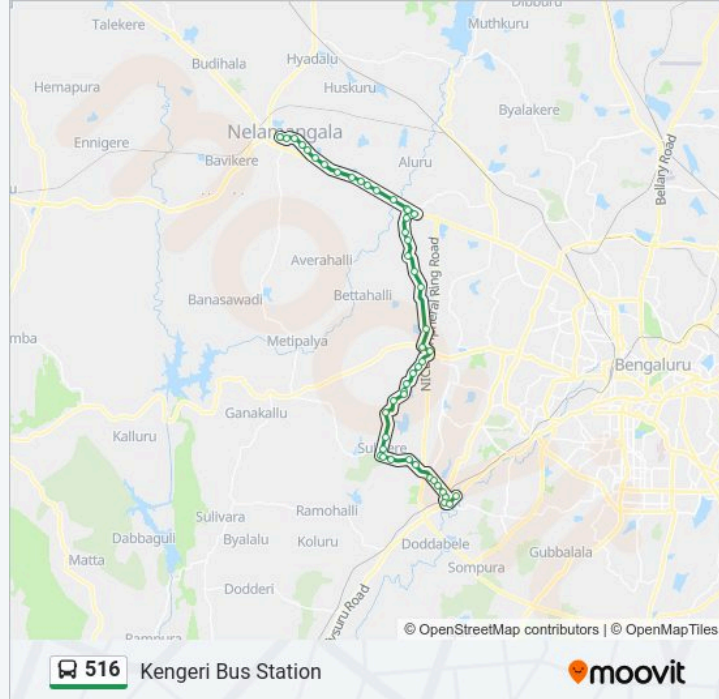

Gangondanahalli Cross

Gangondanahalli

Kachohalli

Kachohalli Gate

Gollarahatti

Yale Kodigehalli Colony 1

Yale Kodigehalli Colony

Yale Kodigehalli

Dombarahatti Dongadipura Cross

Kannalli

Kannalli

Hoshalli

Kenchanapura

Sulikere Palya

Sulikere

Sulikere Cross

Byrohalli Gate

Banglow Sulikere

Ramasandra Cross

Kommaghatta

Kengeri Club

Beedi Karmikara Colony Gate

Bandemutt Gate Kengeri

Robin Theatre

Kommaghatta Junction

Kengeri Ganesha Temple

Kengeri Police Station

Kengeri Bus Station

Direction: Nelamangala Bus Station

48 stops

[VIEW LINE SCHEDULE](#)

Kengeri Bus Station

516 bus Time Schedule

Nelamangala Bus Station Route Timetable:

Sunday 05:00 - 20:45

Monday 05:00 - 20:45