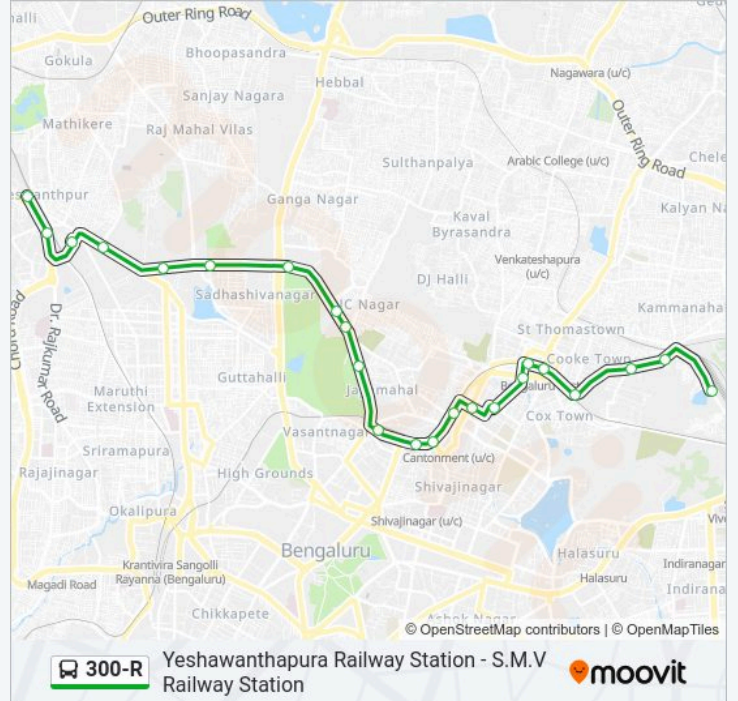

S.M.V Railway Station Route Timetable:

Monday	05:00 - 21:30
Tuesday	05:00 - 21:30
Wednesday	05:00 - 21:30
Thursday	05:00 - 21:30
Friday	05:00 - 21:30
Saturday	05:00 - 21:30
Sunday	05:00 - 21:30

300-R bus Info

Direction: S.M.V Railway Station

Stops: 23

Trip Duration: 31 min

Line Summary:

Jai Bharathnagara

Maruthi Sevanagara

S.M.V.Railway Station

Direction: Yeshawanthapura New Railway Station