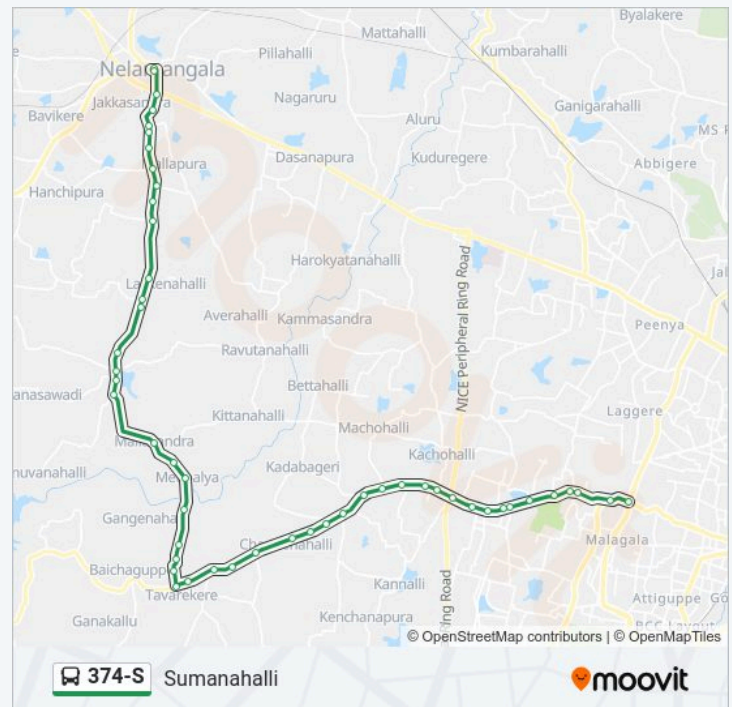

05:00 - 20:15

Saturday

05:00 - 20:15

374-S bus Info

Direction: Sumanahalli

Stops: 50

Trip Duration: 72 min

Line Summary: