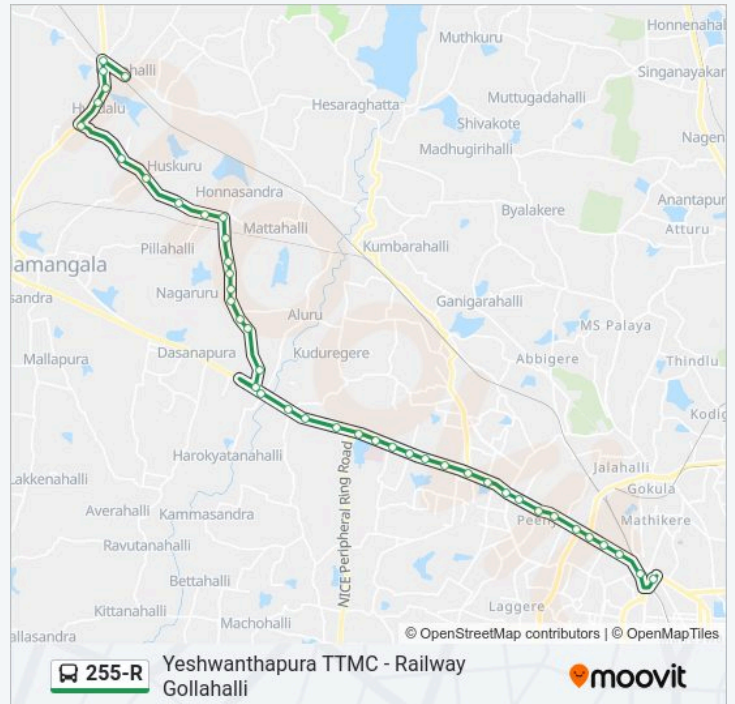

### 255-R bus Info

**Direction:** Railway Gollahalli

**Stops:** 42

**Trip Duration:** 62 min

**Line Summary:**

Gollahalli

Arch Railway Gollahalli

Railway Gate Gollahalli