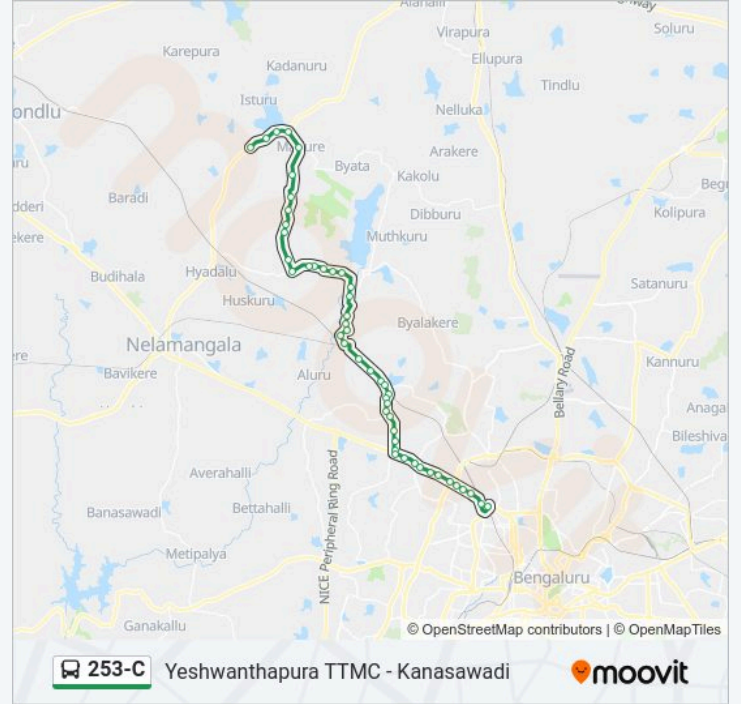

Gangamma Temple Chikkabanavara

Dwarakanagara

Soladevanahalli Police Station

Tharabanahalli

Tharabanahalli Choultry

Kempaihnagara

Thore Nagasandra Cross

Hurali Chikkanahalli

Thirumalapura

Hesaraghatta T.B.Cross

Hesaraghatta Bus Stand

Vinayaka Nagara Hesarghatta

Vivekananda Vidyavardhaka School

Dasenahalli Cross

Guddadahalli

Thotagere Basavanna Devastana

B.G.S P.U College Thotagere

Chikka Kukkanahalli

Kukkanahalli

Kukkanahalli Cross

Bandaiahana Palya

Kodihalli

Madhure Village

Kodipalya

Anjaneya Temple Madhure

Chikka Madhure

Kanasawadi

Yeshwanthapura TTMC - Kanasawadi

Direction: Yeshwanthapura TTMC

49 stops

[VIEW LINE SCHEDULE](#)

Kanasawadi

Chikka Madhure

253-C bus Time Schedule

Yeshwanthapura TTMC Route Timetable:

Sunday	10:30 - 14:00
Monday	10:30 - 14:00
Tuesday	10:30 - 14:00