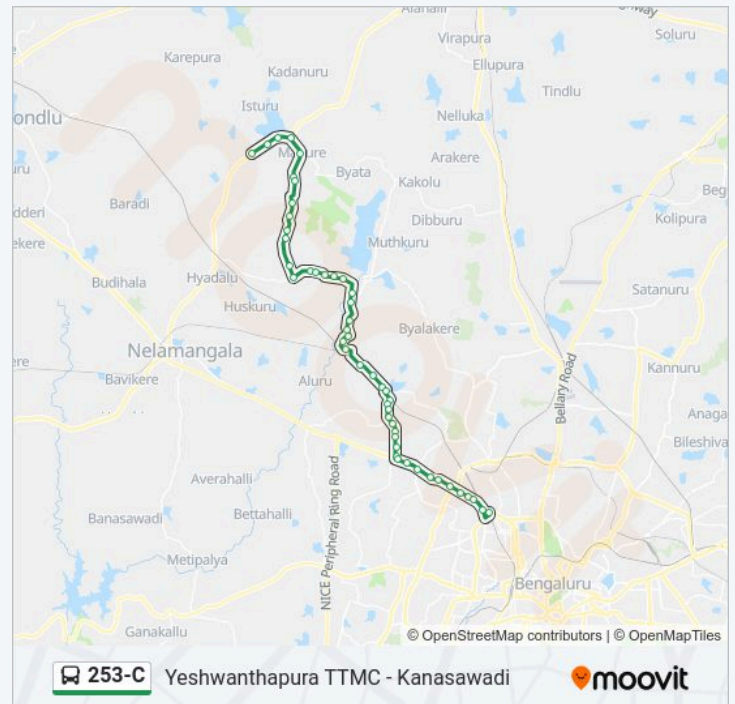

10:30 - 14:00

253-C bus Info

Direction: Yeshwanthapura TTMC

Stops: 49

Trip Duration: 65 min

Line Summary:

Bagalagunte Bus Station

Bagalagunte