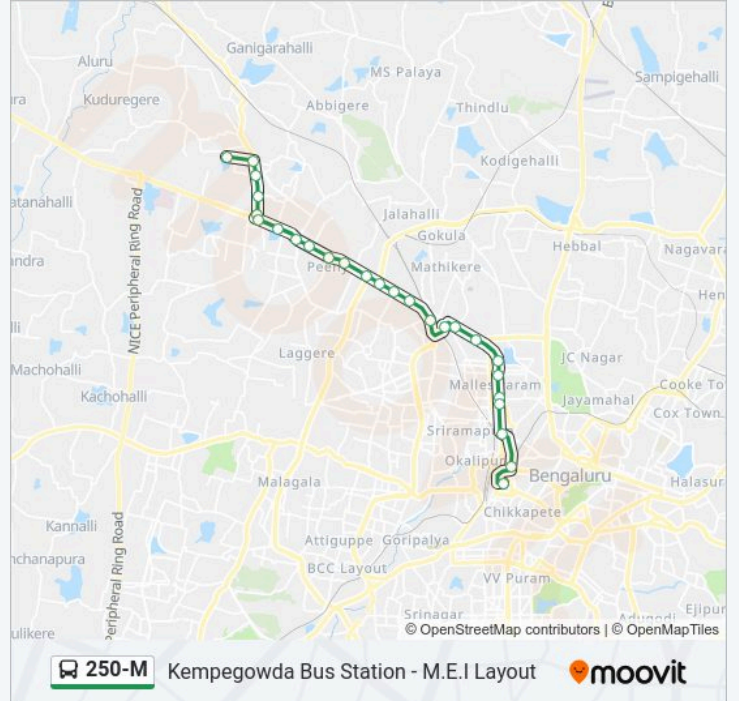

Jalahalli Cross

T Dasarahalli

8th Mile Dasarahalli

8th Mile

Widia School

Bagalagunte

M.E.I Layout Arch

M.E.I Layout

250-M bus time schedules and route maps are available in an offline PDF at moovitapp.com. Use the Moovit App to see live bus times, train schedule or subway schedule, and step-by-step directions for all public transit in Bengaluru.

© 2024 Moovit - All Rights Reserved