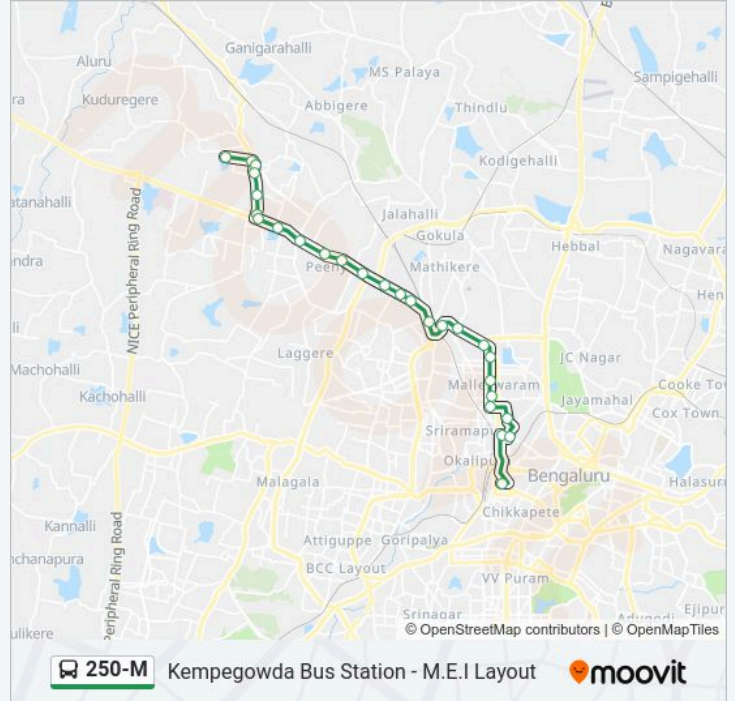

Use the Moovit App to find the closest 250-M bus station near you and find out when is the next 250-M bus arriving.

Direction: Kempegowda Bus Station

27 stops

[VIEW LINE SCHEDULE](#)

M.E.I Layout
M.E.I Layout Arch
Bagalagunte Bus Station
Bagalagunte
Widia School
8th Mile
8th Mile Dasarahalli
T Dasarahalli
Jalahalli Cross
Peenya
S.R.S.Peenya
C.M.T.I.
Goraguntepalya
M.E.I.Factory
R.M.C.Yard (Yashawanthapura New Railway Station)
Govardhan Talkies
Yeshwanthapura T.T.M.C
Yeshwanthpura Circle
Tata Institute - Sankey Road
18th Cross Malleshwaram

250-M bus Time Schedule

Kempegowda Bus Station Route Timetable:

Sunday	05:10 - 19:20
Monday	05:10 - 19:20
Tuesday	05:10 - 19:20
Wednesday	05:10 - 19:20
Thursday	05:10 - 19:20
Friday	05:10 - 19:20
Saturday	05:10 - 19:20

250-M bus Info

Direction: Kempegowda Bus Station

Stops: 27

Trip Duration: 41 min

Line Summary:

13th Cross Malleshwaram
 8th Cross Malleshwaram
 Malleshwaram Circle
 Malleshwaram Link Road
 Sheshadripuram College
 Central (Towards K.B.S.Majestic)
 Kempegowda Bus Station

Direction: M.E.I Layout

26 stops

[VIEW LINE SCHEDULE](#)

Kempegowda Bus Station
 Anand Rao Circle
 Central (Towards Malleshwaram)
 Malleshwaram Circle
 8th Cross Malleshwaram
 15th Cross Malleshwaram
 18th Cross Malleshwaram
 Tata Institute
 Yeshwanthpura Circle
 Yeshwanthapura T.T.M.C
 Govardhan Talkies
 R.M.C.Yard (Yashawanthapura New Railway Station)
 M.E.I.Factory
 Goraguntepalya
 C.M.T.I.
 S.R.S.Peenya
 Peenya
 Jalahalli Cross