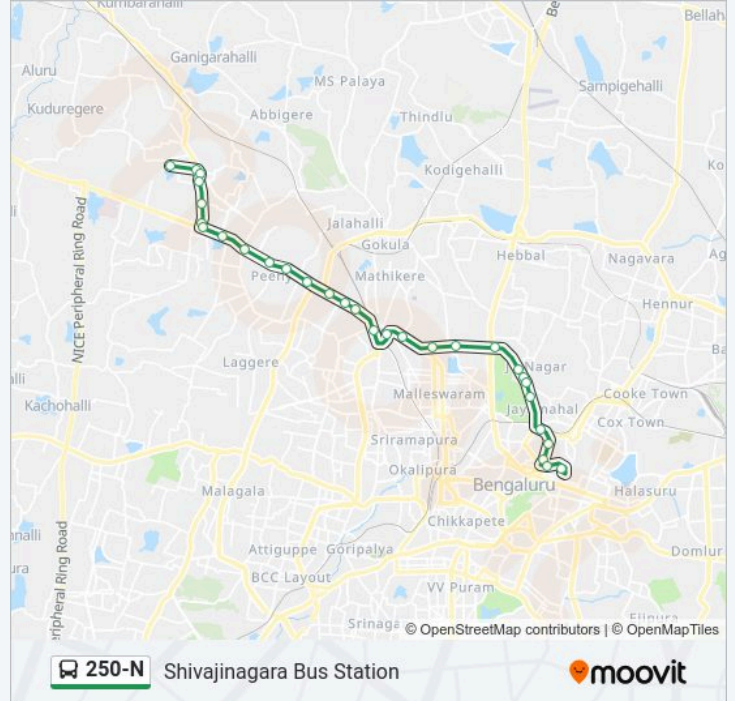

Tata Institute - C.V.Raman Road

C.P.R.I.

Mekhri Circle (Jayamahal Road)

T.V Tower

Munireddy Palya

J.C.Nagara

Jayamahal

Cantonment Railway Station

C.S.I.Hospital Queens Road

Gold Star Hotel

Indian Express

Shivajinagara Bus Station

250-N bus time schedules and route maps are available in an offline PDF at moovitapp.com. Use the Moovit App to see live bus times, train schedule or subway schedule, and step-by-step directions for all public transit in Bengaluru.

© 2024 Moovit - All Rights Reserved