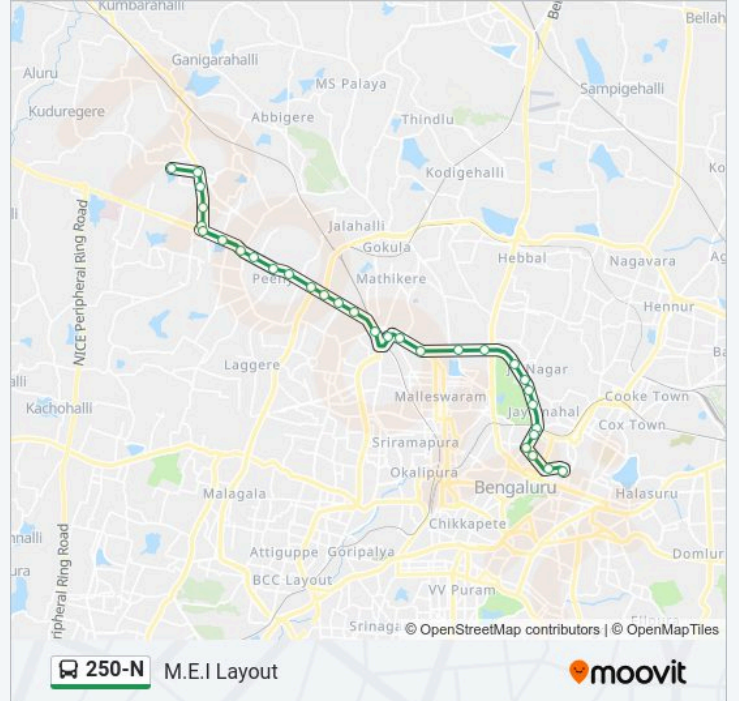

250-N bus Info

Direction: M.E.I Layout

Stops: 31

Trip Duration: 46 min

Line Summary:

Peenya

Jalahalli Cross

Jalahalli Cross

T Dasarahalli

8th Mile Dasarahalli

8th Mile

Widia School

Bagalagunte

M.E.I Layout Arch

M.E.I Layout

Direction: Shivajinagara Bus Station

30 stops

[VIEW LINE SCHEDULE](#)

M.E.I Layout

M.E.I Layout Arch

Bagalagunte Bus Station

Bagalagunte

Widia School

8th Mile

250-N bus Info

Direction: Shivajinagara Bus Station

Stops: 30

Trip Duration: 45 min

Line Summary:

Tata Institute - C.V.Raman Road

C.P.R.I.

Mekhri Circle (Jayamahal Road)