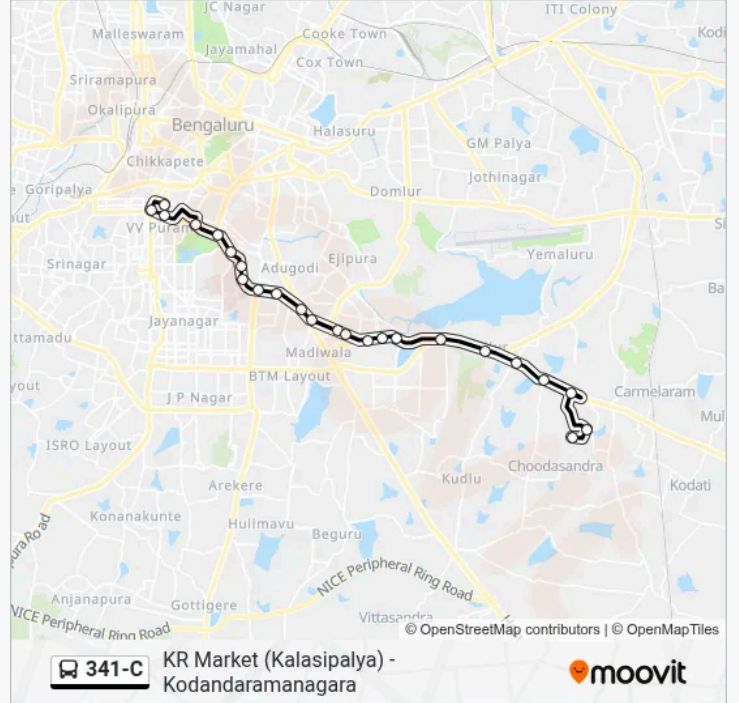

Direction: Kodandaramanagara

Stops: 24

Trip Duration: 71 min

Line Summary:

Junnasandra Gate Wipro Regional Office

Halanayakanahalli

Kodandaramanagara

Direction: Kr Market (Kalasipalya)