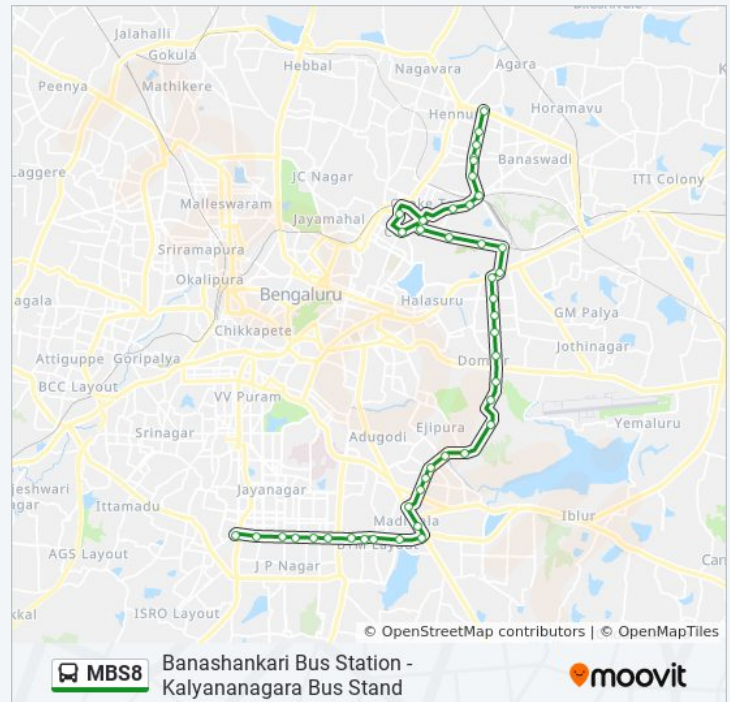

Kammanahalli

Jalvayu Vihara

Direction: Kalyananagara Bus Stand

Stops: 42

Trip Duration: 65 min

Line Summary:

MBS8 bus time schedules and route maps are available in an offline PDF at moovitapp.com. Use the [Moovit App](#) to see live bus times, train schedule or subway schedule, and step-by-step directions for all public transit in Bengaluru.