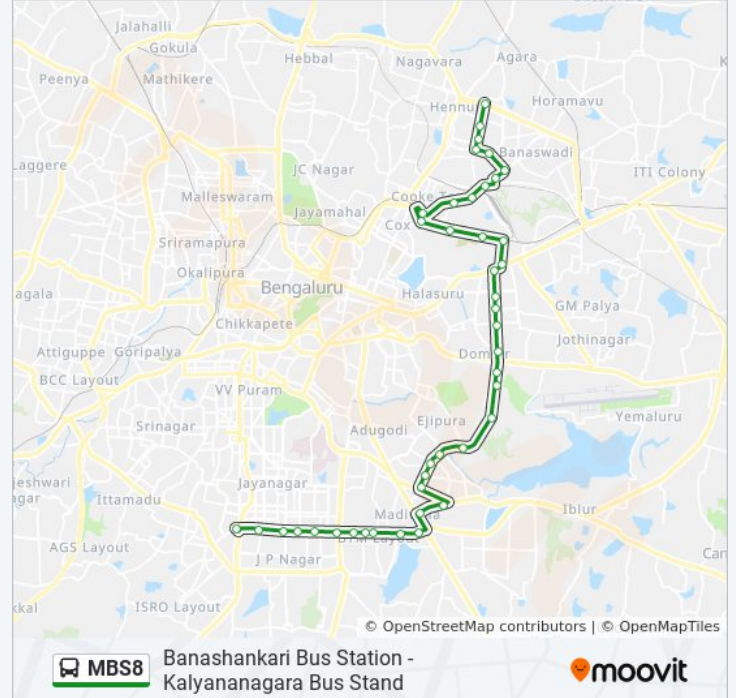

MBS8 bus Time Schedule

Banashankari Bus Station Route Timetable:

Sunday	05:45 - 20:45
Monday	05:45 - 20:45
Tuesday	05:45 - 20:45
Wednesday	05:45 - 20:45
Thursday	05:45 - 20:45
Friday	05:45 - 20:45
Saturday	05:45 - 20:45

MBS8 bus Info

Direction: Banashankari Bus Station

Stops: 42

Trip Duration: 64 min

Line Summary:

Domlur Flyover

Hero Honda Domlur

Military Bridge

Sangam Circle

Banashankari Bus Station

Direction: Kalyananagara Bus Stand

42 stops

[VIEW LINE SCHEDULE](#)

Banashankari Bus Station

Sangam Circle

Sri Raghavendra Swamy Temple