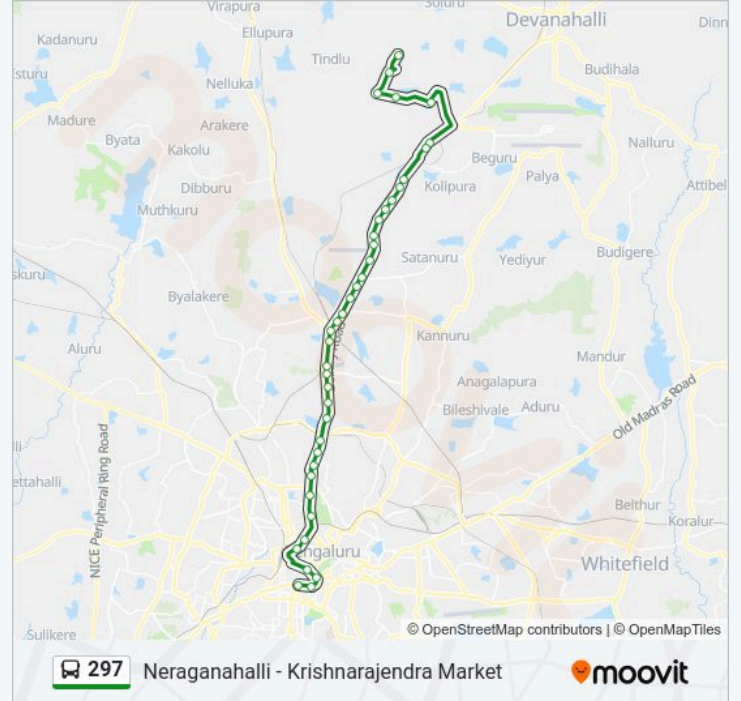

Hebbala

Military Dairy Farm (Esteem Mall)

Kodigehalli Gate

Byatarayanapura

G.K.V.K.Gate

Jakkur Aerodrum

Allalassandra Gate

Yelahanka Police Station

Yelahanka Santhe Circle

Kogilu Cross

Venkatala

Palanahalli Gate

Bagalur Cross

Indian Air Force Yelahanka

Bharathi Nagara

Hunasamaranahalli

S.M.V.I.T.Cross

Bettahalasuru Cross

Vidyanagara Cross

Kadugenahalli Gate

Chikkajala

Thabarahalli

Sadahalli Gate

Sadahalli

Chowdanahalli

Nagamangala

Singarahalli

Neraganahalli

297 bus time schedules and route maps are available in an offline PDF at moovitapp.com. Use the Moovit App to see live bus times, train schedule or subway schedule, and step-by-step directions for all public transit in Bengaluru.

© 2024 Moovit - All Rights Reserved