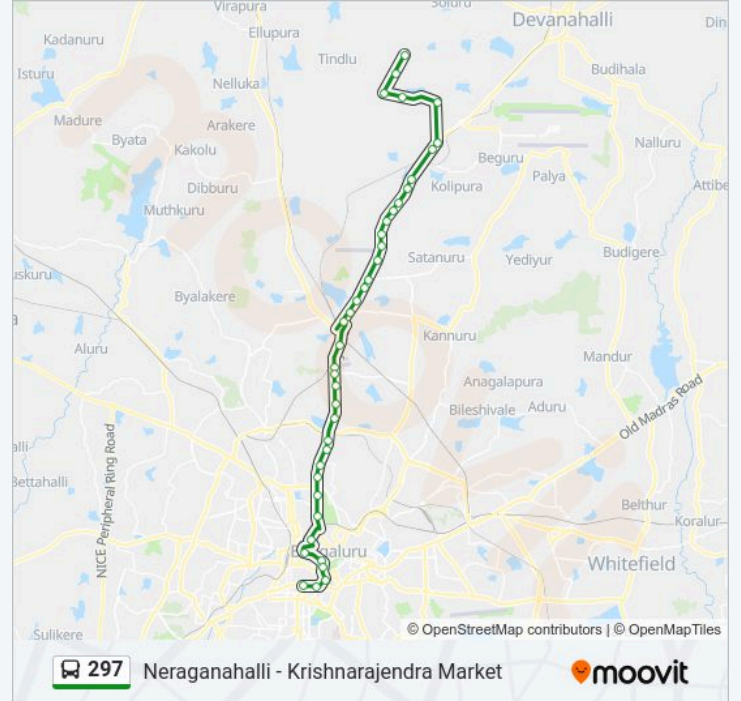

Shivananda Stores

Anand Rao Circle

Maharani College

K.R.Circle

Corporation

Town Hall

Krishnarajendra Market

Direction: Neraganahalli