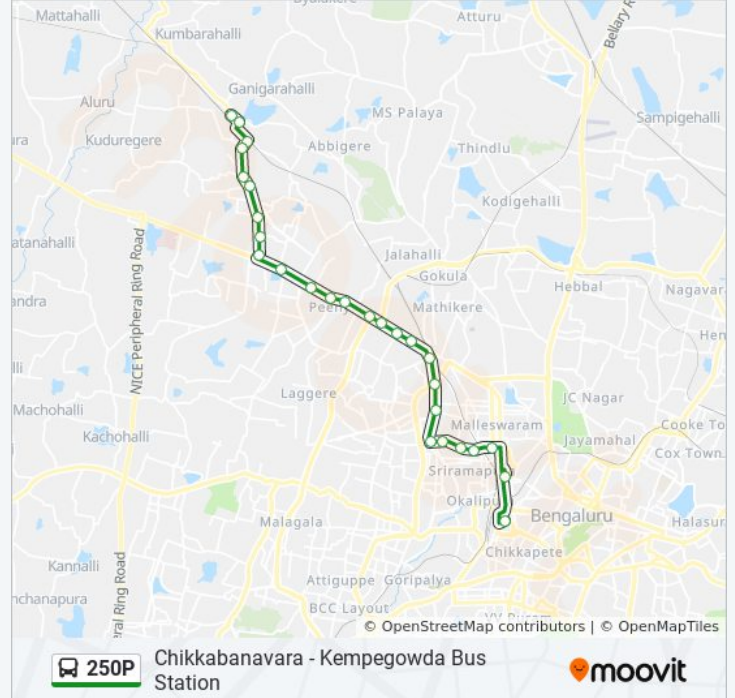

Bone Mill

Sapthagiri College

Janapriya Apartments

Railway Station Chikkabanavara

Chikka Banavara

Gangamma Temple Chikkabanavara

Direction: Kempegowda Bus Station

28 stops

[VIEW LINE SCHEDULE](#)

Gangamma Temple Chikkabanavara

Chikka Banavara

Railway Station Chikkabanavara

Janapriya Apartment

Sapthagiri College

Bone Mill

Bagalagunte

Widia School

8th Mile Dasarahalli

T Dasarahalli

Jalahalli Cross

Peenya

S.R.S.Peenya

C.M.T.I.

Goraguntepalya

M.E.I.Factory

R.M.C.Yard (Yashawanthapura New Railway Station)

Govardhan Talkies

250P bus Time Schedule

Kempegowda Bus Station Route Timetable:

Sunday	06:30 - 21:30
Monday	06:30 - 21:30
Tuesday	06:30 - 21:30
Wednesday	06:30 - 21:30
Thursday	06:30 - 21:30
Friday	06:30 - 21:30
Saturday	06:30 - 21:30

250P bus Info

Direction: Kempegowda Bus Station

Stops: 28

Trip Duration: 41 min

Line Summary: