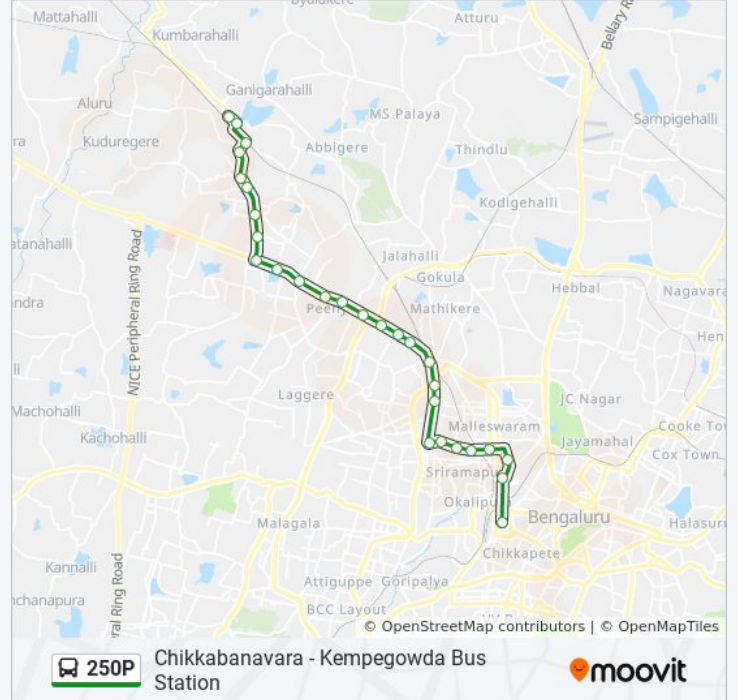

The 250P bus line (Chikkabanavara - Kempegowda Bus Station) has 2 routes. For regular weekdays, their operation hours are:

(1) Chikkabanavara: 05:25 - 20:10(2) Kempegowda Bus Station: 06:30 - 21:30

Use the Moovit App to find the closest 250P bus station near you and find out when is the next 250P bus arriving.

### 250P bus Time Schedule

Kempegowda Bus Station Route Timetable:

Sunday	06:30 - 21:30
Monday	06:30 - 21:30
Tuesday	06:30 - 21:30
Wednesday	06:30 - 21:30
Thursday	06:30 - 21:30
Friday	06:30 - 21:30
Saturday	06:30 - 21:30

### 250P bus Info

**Direction:** Kempegowda Bus Station

**Stops:** 28

**Trip Duration:** 41 min

**Line Summary:**

Government Soap Factory

Vivekananda College

Navarang Theatre

Mariyappanapalya

Harishchandra Ghat

Devaiah Park

Malleshwaram Circle

Malleshwaram Link Road

Central (Towards K.B.S.Majestic)

Kempegowda Bus Station

250P bus time schedules and route maps are available in an offline PDF at [moovitapp.com](https://moovitapp.com). Use the [Moovit App](#) to see live bus times, train schedule or subway schedule, and step-by-step directions for all public transit in Bengaluru.