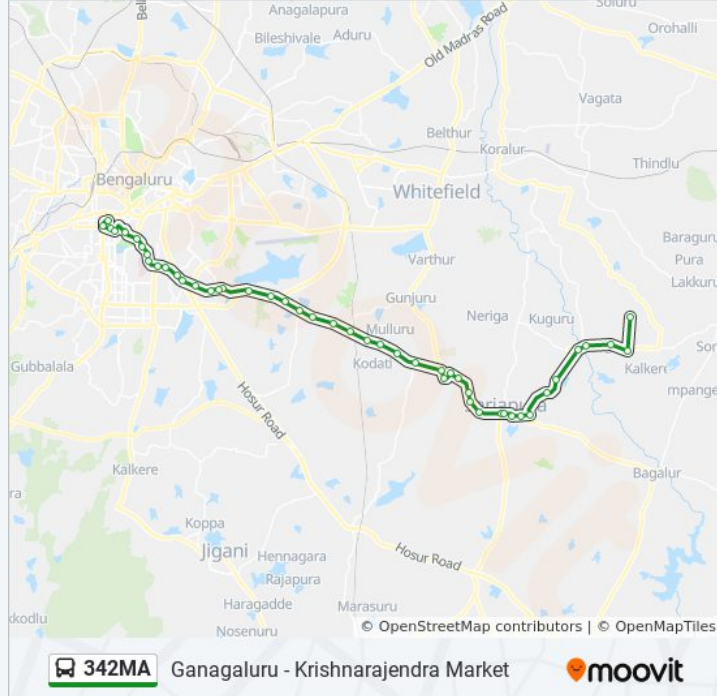

Chikka Thirupathi Cross

Thindlu Gate

Mahal Chowdadenahalli

Dodda Thimmasandra Gate

Thiruvaranga Cross

Baguru

Ganagaluru Circle

Ganagaluru

Direction: Krishnarajendra Market

44 stops

[VIEW LINE SCHEDULE](#)

Ganagaluru

Ganagaluru Circle

Baguru

Thiruvaranga Cross

Dodda Thimmasandra Gate