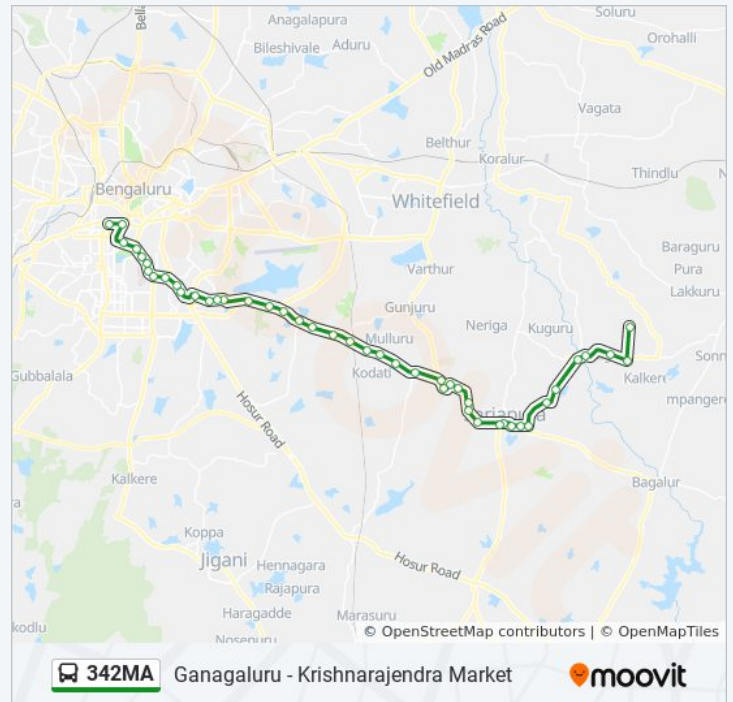

Lakkasandra

342MA bus Info

Direction: Krishnarajendra Market

Stops: 44

Trip Duration: 81 min

Line Summary:

Wilson Garden 7th Cross

Hop Coms / Lalbagh