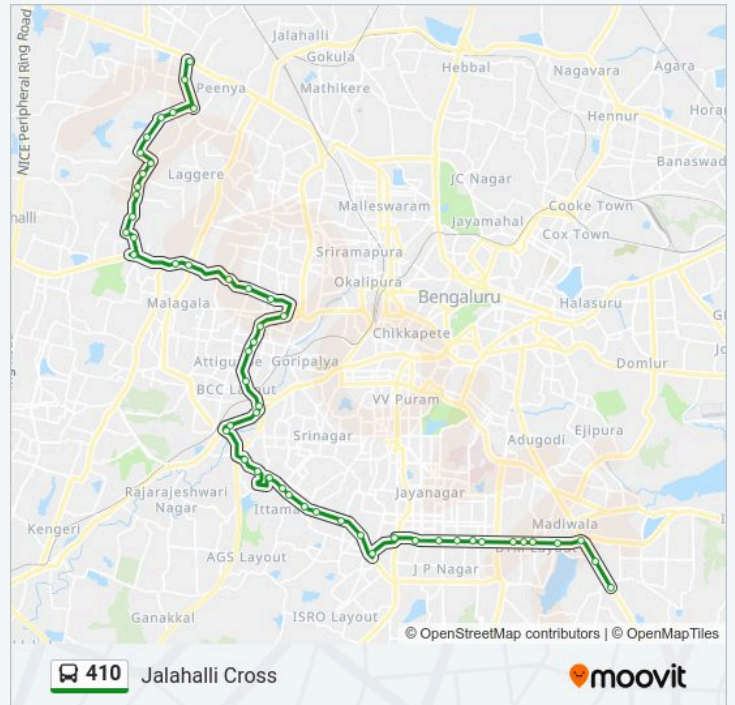

Bommanahalli
Roopena Agrahara
Central Silk Board
Kuvempunagara (B.T.M.Layout)
16th Main B.T.M.Layout
B.T.M.Layout Water Tank
M.I.C.O.Layout
East End Jayanagara
Ragigudda Temple
Marenahalli
Sri Raghavendra Swamy Temple
Sangam Circle
Banashankari Bus Station
Kadirenahalli Cross
Kadirenahalli Park
Devegowda Petrol Bunk
Kamakya Talkies
Kathriguppe
Janatha Bazar Banashankari
Hosakerehalli Junction
Hoskerehalli Petrol Bunk
P.E.S.College
Veerabhadra Nagara
Junction Of Nayandahalli
Mysore Road Metro Station
B.H.E.L.
Deepanjalinagara
Attiguppe
Vijayanagara Bus Station
Maruthi Mandira
Vijayanagara
Manuvana

Monday	04:00 - 21:00
Tuesday	04:00 - 21:00
Wednesday	04:00 - 21:00
Thursday	04:00 - 21:00
Friday	04:00 - 21:00
Saturday	04:00 - 21:00

410 bus Info

Direction: Jalahalli Cross

Stops: 52

Trip Duration: 86 min

Line Summary: