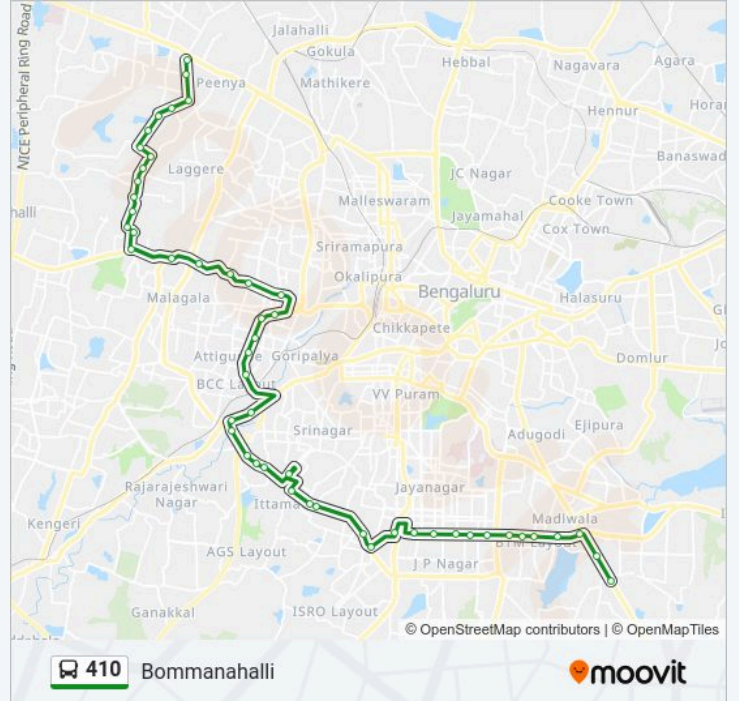

410 bus Info

Direction: Bommanahalli

Stops: 50

Trip Duration: 76 min

Line Summary:

Vijayanagara

Maruthi Mandira

Vijayanagara Bus Station

Marenahalli

Ragigudda Temple

Jayanagar East

M.I.C.O.Layout

B.T.M.Layout Water Tank

16th Main B.T.M.Layout

Kuvempunagara (B.T.M.Layout)

Central Silk Board

Roopena Agrahara

Bommanahalli

Direction: Jalahalli Cross

52 stops

[VIEW LINE SCHEDULE](#)

410 bus Time Schedule

Jalahalli Cross Route Timetable:

Sunday