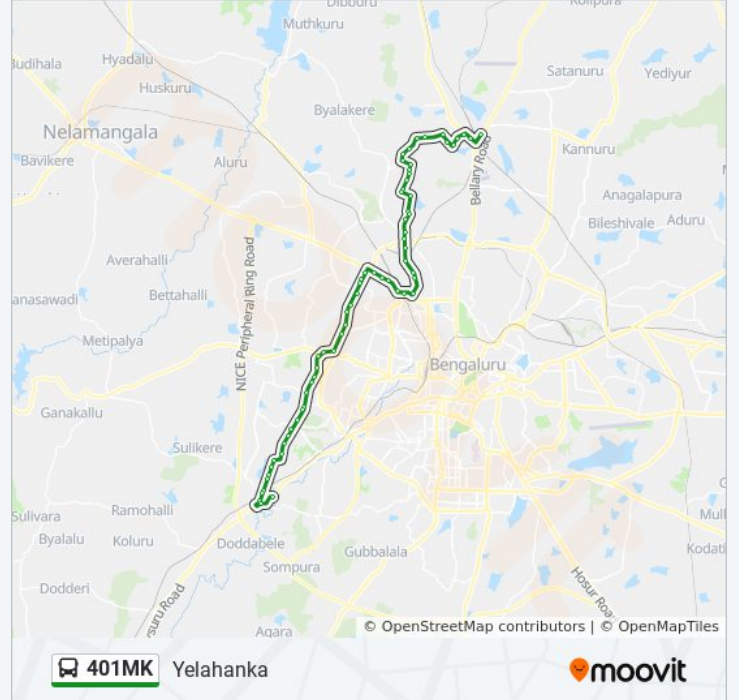

Summanahalli

Lurdubayi Samudaya Bhavana

Kempegowda Arch

Laggere Bridge

Nandini Layout Ring Road

Kanteerava Studio

Kanteerava Studio

Modern Food Goraguntepalya

Reliance Petrol Bunk Goraguntepalya

Goraguntepalya

M.E.I.Factory

R.M.C.Yard (Yashwanthapura New Railway Station)

Govardhan Talkies

Yeshwanthapura Bus Station

Toll Gate Yeshwanthapura

Diwanarapalya

M.S.Ramaiah College

Mathikere

Gokula

B.E.L.Circle

B.E.L.Hospital

Nagaland Circle

Dodda Bommasandra

Dodda Bommasandra

Nanjappa Circle

1st Block B.E.L.Vidyaranyapura

3rd Block B.E.L.Vidyaranyapura

Vidyaranyapura Post Office

Echal Mara Vidyaranyapura

Durga Parameshwari Temple

Vidyaranyapura

Sri Chowdeshwari Devi Circle