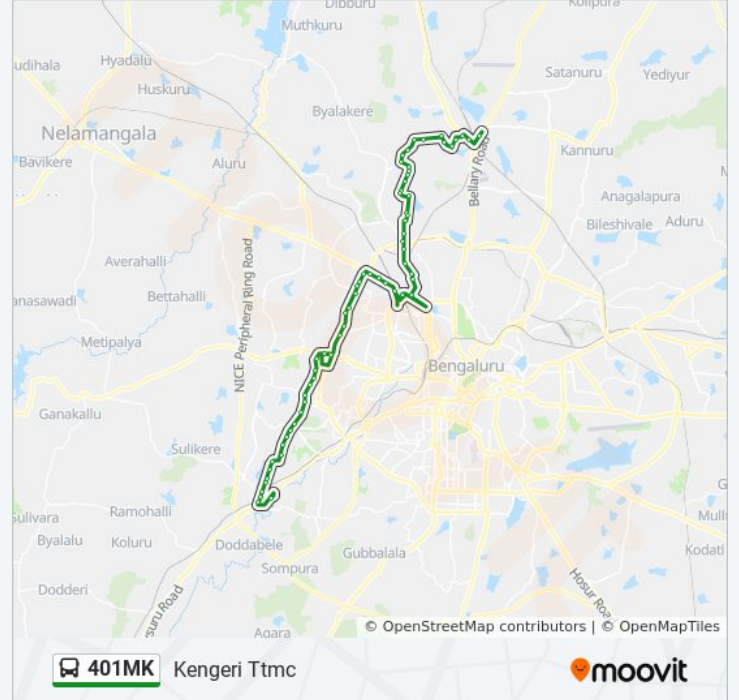

B.E.L.Hospital

B.E.L.Circle

Gokula

M.S.Ramaiah College

Diwanarapalya

Toll Gate Yeshwanthapura

Yeshwanthapura Bus Station

Govardhan Talkies

R.M.C.Yard (Yashwanthapura New Railway Station)

M.E.I.Factory

Goraguntepalya

Reliance Petrol Bunk Goraguntepalya

Modern Food Goraguntepalya

Kanteerava Studio

Kanteerava Studio

Nandini Layout Ring Road

Laggere Bridge

Kempegowda Arch

Lurdubayi Samudaya Bhavana

Kottigepalya

Sumanahalli

Vokkaliga School Kottigepalya

B.D.A.Complex Nagarabhavi

Aladamara Papareddypalya

Papareddypalya

Deepa Complex

Dr.Ambedkar Institute Of Technology

Mallathahalli Cross

Bengaluru University Quarters

P.V.P.School

Mariyappanapalya

Kenchanapura Cross