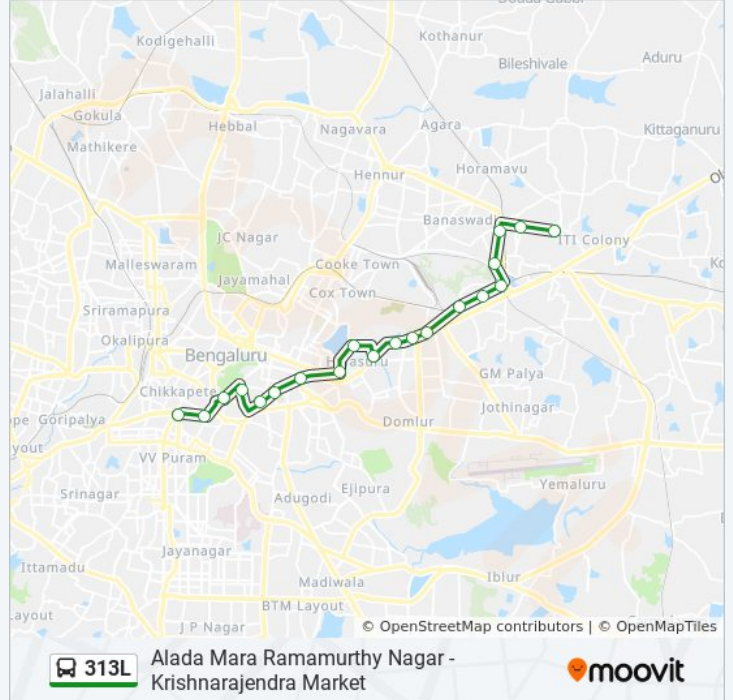

Use the Moovit App to find the closest 313L bus station near you and find out when is the next 313L bus arriving.

Direction: Alada Mara Ramamurthy Nagar

20 stops

[VIEW LINE SCHEDULE](#)

- K.R.Market
- Town Hall Corporation
- St.Joseph Boys High School Malya Hospital
- Richmond Circle (Bishop Coton Girls High School)
- St.Joseph College
- Mayo Hall
- Begum Mahal
- Philips Millenium Halasuru
- Halasuru
- Depot 6 Indiranagara
- Binnamangala (Indiranagara R.T.O.Office)
- Swamy Vivekananda Metro Station / Isolation Hospital
- Baiyappanahalli Metro Station
- Sadananda Nagara
- Benniganahalli Bridge
- Kasthurinagara
- Ramamurthy Nagara (B Channasandra Bridge)
- Ramamurthy Nagara Police Station
- Aladamara Ramamurthy Nagara

313L bus Time Schedule

Alada Mara Ramamurthy Nagar Route Timetable:

| | |
|-----------|---------------|
| Sunday | 08:45 - 18:45 |
| Monday | 08:45 - 18:45 |
| Tuesday | 08:45 - 18:45 |
| Wednesday | 08:45 - 18:45 |
| Thursday | 08:45 - 18:45 |
| Friday | 08:45 - 18:45 |
| Saturday | 08:45 - 18:45 |

313L bus Info

Direction: Alada Mara Ramamurthy Nagar

Stops: 20

Trip Duration: 35 min

Line Summary:

Direction: Krishnarajendra Market

16 stops

[VIEW LINE SCHEDULE](#)