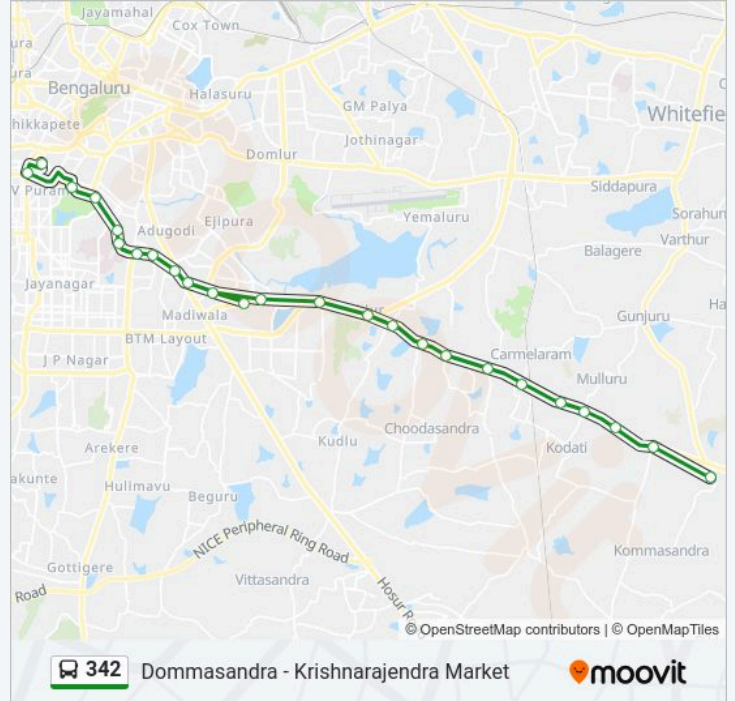

342 bus Info

Direction: Dommasandra

Stops: 25

Trip Duration: 55 min

Line Summary:

Kodathi Gate

Sulikunte

Muttanalluru Cross

Dommasandra

Direction: Krishnarajendra Market

28 stops

[VIEW LINE SCHEDULE](#)

Dommasandra

Muttanalluru Cross

Sulikunte

Kodathi Gate