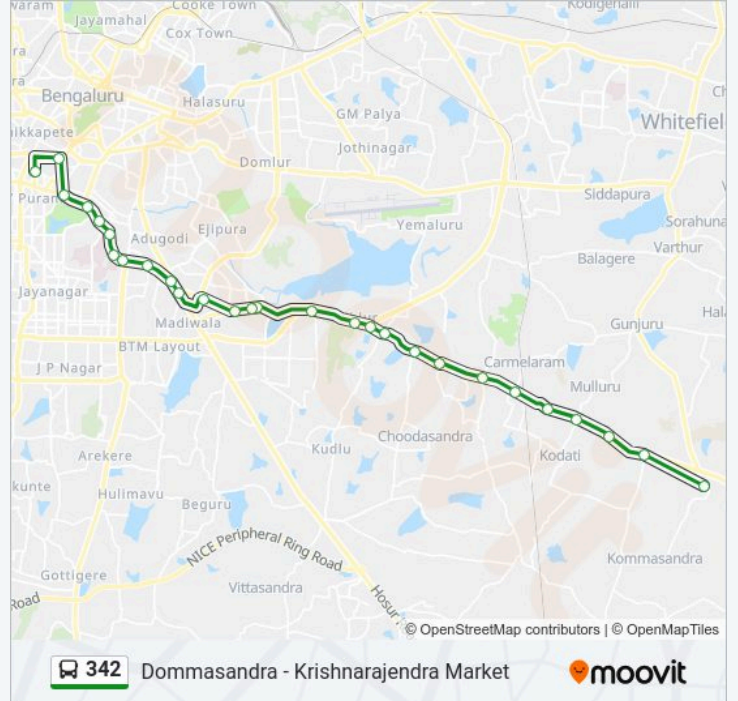

Hosur Road Junction

Muneshwara Temple

Bengaluru Dairy Circle

Nimhans Hospital

Lakkasandra

Wilson Garden 7th Cross

Hop Coms / Lalbagh

Lalbagh Main Gate

Town Hall

K.R.Market (Kalasipalya)

342 bus time schedules and route maps are available in an offline PDF at moovitapp.com. Use the Moovit App to see live bus times, train schedule or subway schedule, and step-by-step directions for all public transit in Bengaluru.

© 2024 Moovit - All Rights Reserved