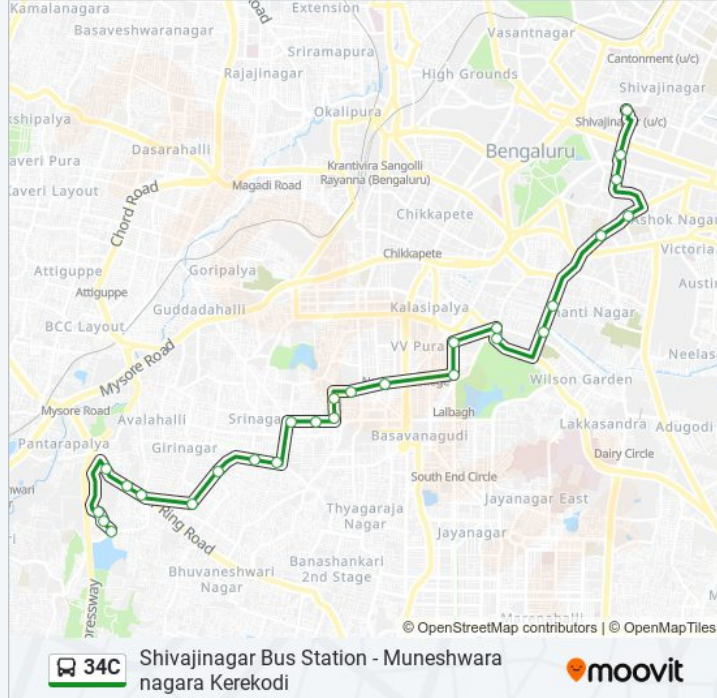

The 34C bus line (Shivajinagar Bus Station - Muneshwara nagara Kerekodi) has 2 routes. For regular weekdays, their operation hours are:

(1) Muneshwara Nagara Kerekodi: 09:30 - 17:50(2) Shivajinagar Bus Station: 08:35 - 16:50

34C bus Time Schedule

Muneshwara Nagara Kerekodi Route Timetable:

Sunday	09:30 - 17:50
Monday	09:30 - 17:50
Tuesday	09:30 - 17:50
Wednesday	09:30 - 17:50
Thursday	09:30 - 17:50
Friday	09:30 - 17:50
Saturday	09:30 - 17:50

34C bus Info

Direction: Shivajinagar Bus Station

Stops: 27

Trip Duration: 33 min

Line Summary:

Urvashi Theatre

Lalbagh Main Gate

Shanthinagara

K.H.Road

Richmond Circle (Bishop Cotton Girls High School)

St. Joseph College

State Bank Of India (Bowring Institute)

M.G.Road

Shivajinagara Bus Station

34C bus time schedules and route maps are available in an offline PDF at moovitapp.com. Use the [Moovit App](#) to see live bus times, train schedule or subway schedule, and step-by-step directions for all public transit in Bengaluru.