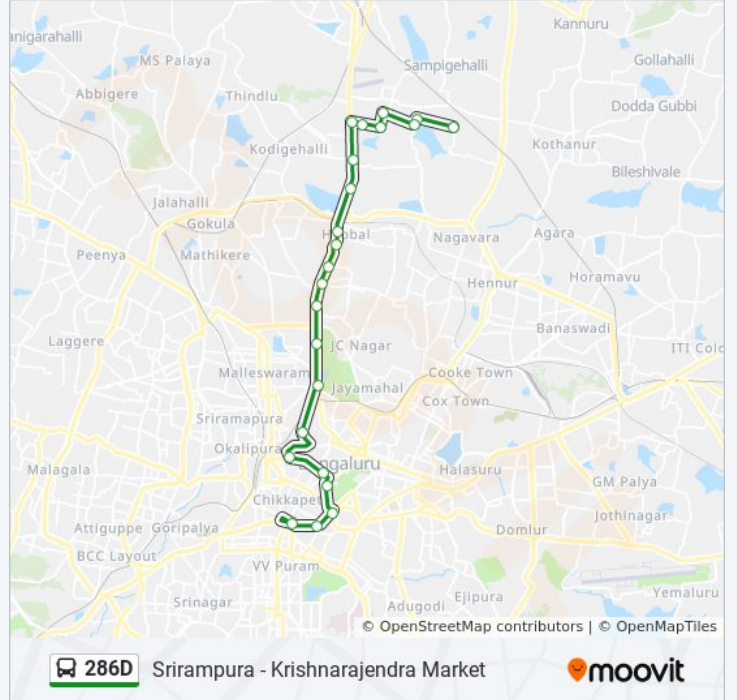

286D

Srirampura - Krishnarajendra Market

Get The App

The 286D bus line (Srirampura - Krishnarajendra Market) has 2 routes. For regular weekdays, their operation hours are: (1) Krishnarajendra Market: 05:15 - 19:35(2) Srirampura: 06:15 - 21:00
Use the Moovit App to find the closest 286D bus station near you and find out when is the next 286D bus arriving.

Direction: Krishnarajendra Market

21 stops

[VIEW LINE SCHEDULE](#)

- Srirampura
- Srirampura Circle
- Jakkur Layout
- Amruthahalli
- Hdfc Bank Amruthahalli
- Byatarayanapura
- Kodigehalli Gate
- Military Dairy Farm (Esteem Mall)
- Hebbala
- Canara Bank Hebbala
- C.B.I.
- Mekhri Circle
- Palace Ground
- R.M.Guttahalli
- Shivananda Stores
- Anand Rao Circle
- Maharani College
- K.R.Circle
- Corporation
- Town Hall
- K.R.Market

286D bus Time Schedule

Krishnarajendra Market Route Timetable:

Sunday	05:15 - 19:35
Monday	05:15 - 19:35
Tuesday	05:15 - 19:35
Wednesday	05:15 - 19:35
Thursday	05:15 - 19:35
Friday	05:15 - 19:35
Saturday	05:15 - 19:35

286D bus Info

Direction: Krishnarajendra Market

Stops: 21

Trip Duration: 42 min

Line Summary:

Direction: Srirampura

20 stops

[VIEW LINE SCHEDULE](#)