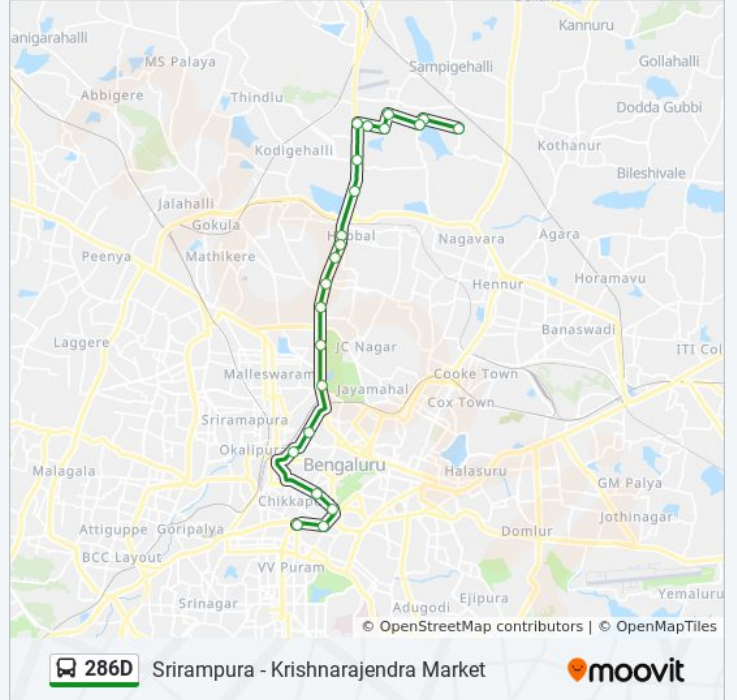

286D

Srirampura - Krishnarajendra Market

Get The App

The 286D bus line (Srirampura - Krishnarajendra Market) has 2 routes. For regular weekdays, their operation hours are: (1) Krishnarajendra Market: 05:15 - 19:35(2) Srirampura: 06:15 - 21:00
Use the Moovit App to find the closest 286D bus station near you and find out when is the next 286D bus arriving.

286D bus Info

Direction: Krishnarajendra Market

Stops: 21

Trip Duration: 42 min

Line Summary:

Direction: Srirampura

20 stops

[VIEW LINE SCHEDULE](#)

286D bus Time Schedule

Srirampura Route Timetable:

Sunday	06:15 - 21:00
Monday	06:15 - 21:00
Tuesday	06:15 - 21:00
Wednesday	06:15 - 21:00
Thursday	06:15 - 21:00
Friday	06:15 - 21:00
Saturday	06:15 - 21:00

286D bus Info

Direction: Srirampura

Stops: 20

Trip Duration: 34 min

Line Summary:

Srirampura Circle

Srirampura

286D bus time schedules and route maps are available in an offline PDF at moovitapp.com. Use the [Moovit App](#) to see live bus times, train schedule or subway schedule, and step-by-step directions for all public transit in Bengaluru.