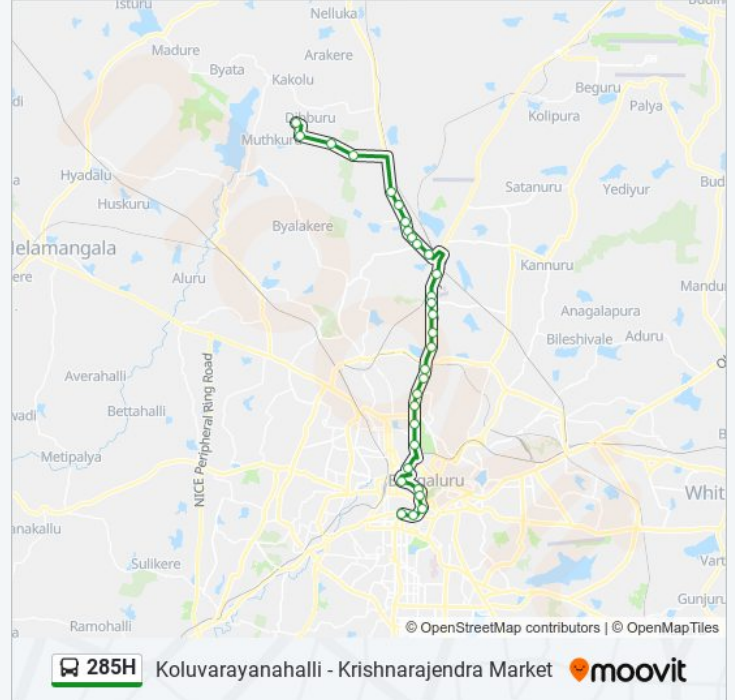

Canara Bank Hebbala

C.B.I

Mekhri Circle Bus Stop

Palace Ground

R.M.Guttahalli

Shivananda Stores

Anand Rao Circle

Maharani College

K.R.Circle

Corporation

Town Hall

K.R.Market

285H bus time schedules and route maps are available in an offline PDF at moovitapp.com. Use the Moovit App to see live bus times, train schedule or subway schedule, and step-by-step directions for all public transit in Bengaluru.

© 2024 Moovit - All Rights Reserved