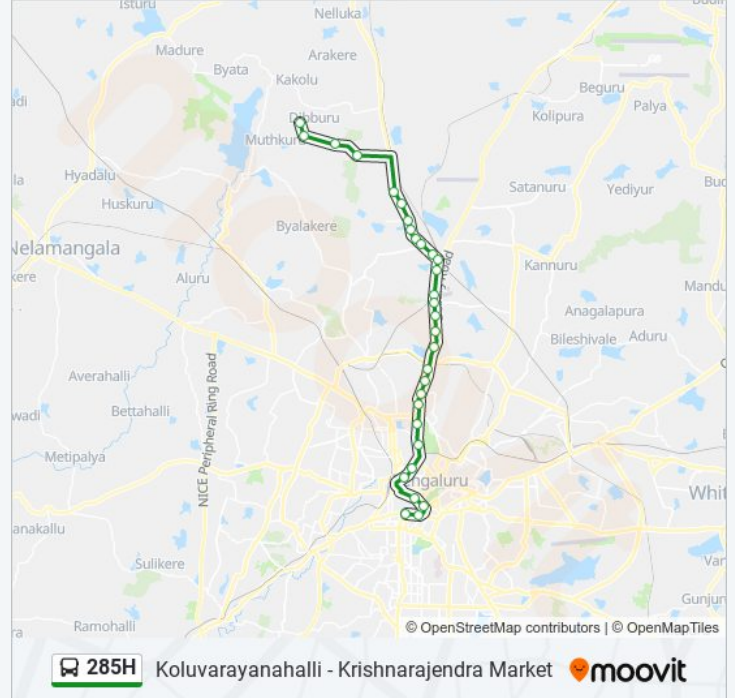

**285H bus Info**

**Direction:** Koluvarayanahalli

**Stops:** 30

**Trip Duration:** 65 min

**Line Summary:**

Rail Wheel Factory

Puttenahalli

Ananthapura Gate

### Direction: Krishnarajendra Market

30 stops

[VIEW LINE SCHEDULE](#)

Koluvarayanahalli

Linganahalli Gate

Madappanahalli

Mylappanahalli Cross

Nagenahalli Gate