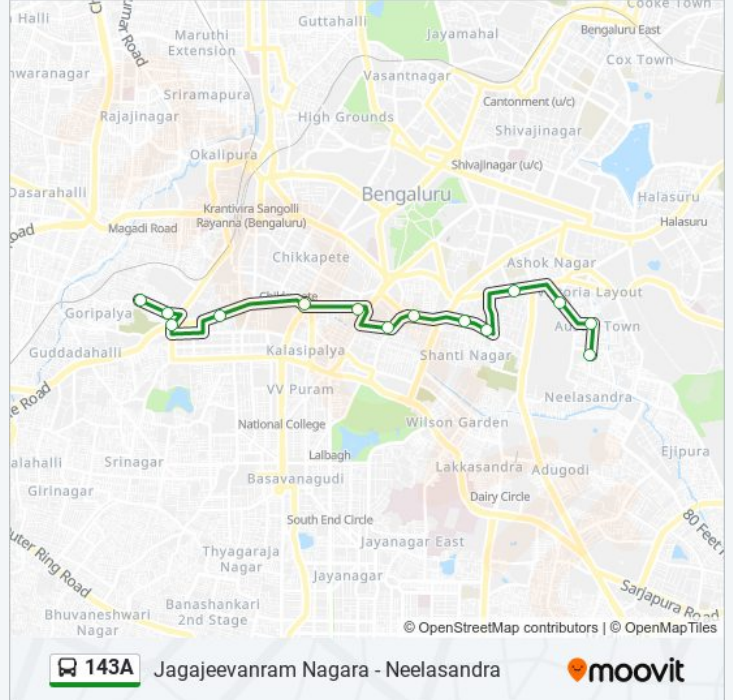

143A

Jagajeevanram Nagara - Neelasandra

Get The App

The 143A bus line (Jagajeevanram Nagara - Neelasandra) has 2 routes. For regular weekdays, their operation hours are: (1) Jagajeevanram Nagara: 07:35 - 20:40(2) Neela Sandra: 06:45 - 19:50
Use the Moovit App to find the closest 143A bus station near you and find out when is the next 143A bus arriving.

Direction: Jagajeevanram Nagara

14 stops

[VIEW LINE SCHEDULE](#)

Neelasandra
Austin Town
Philomenas Hospital
Richmond Circle
Nanjappa Circle
Akkithimmana Halli
Subbaiah Circle
Poornima Talkies
Town Hall
Krishnarajendra Market
Vinayaka Talkies
Sirsi Circle
Maramma Temple
Jaga Jeevan Ram Nagara

143A bus Time Schedule

Jagajeevanram Nagara Route Timetable:

Sunday	07:35 - 20:40
Monday	07:35 - 20:40
Tuesday	07:35 - 20:40
Wednesday	07:35 - 20:40
Thursday	07:35 - 20:40
Friday	07:35 - 20:40
Saturday	07:35 - 20:40

143A bus Info

Direction: Jagajeevanram Nagara

Stops: 14

Trip Duration: 19 min

Line Summary:

Direction: Neela Sandra

16 stops

[VIEW LINE SCHEDULE](#)