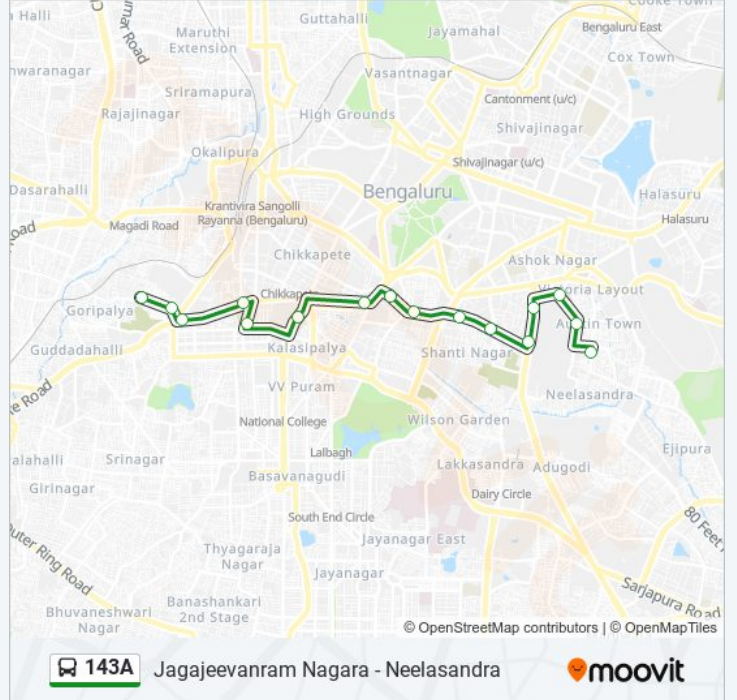

143A bus Time Schedule

Neela Sandra Route Timetable:

Sunday	06:45 - 19:50
Monday	06:45 - 19:50
Tuesday	06:45 - 19:50
Wednesday	06:45 - 19:50
Thursday	06:45 - 19:50
Friday	06:45 - 19:50
Saturday	06:45 - 19:50

143A bus Info

Direction: Neela Sandra

Stops: 16

Trip Duration: 21 min

Line Summary:

143A bus time schedules and route maps are available in an offline PDF at moovitapp.com. Use the Moovit App to see live bus times, train schedule or subway schedule, and step-by-step directions for all public transit in Bengaluru.