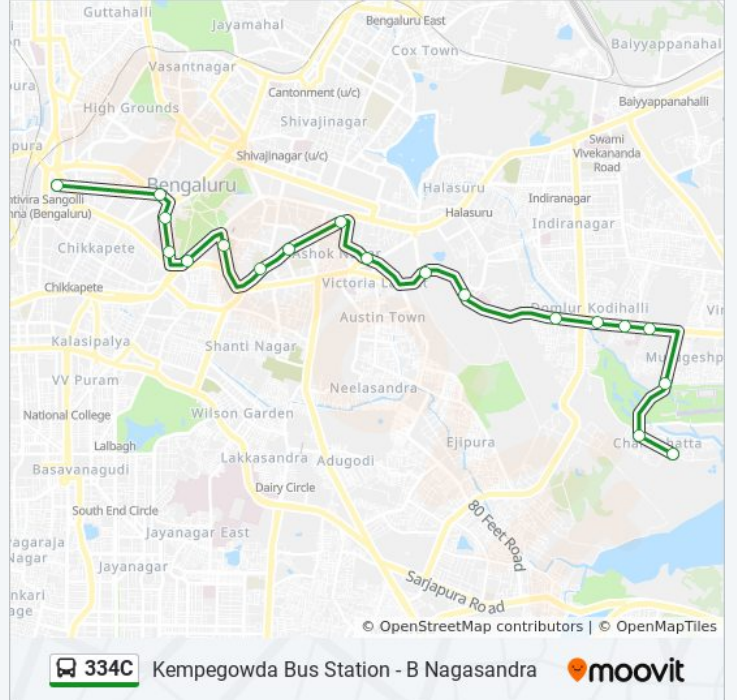

## Kempegowda Bus Station - B Nagasandra

Get The App

The 334C bus line Kempegowda Bus Station - B Nagasandra has one route. For regular weekdays, their operation hours are:

(1) B Nagasandra: 08:55 - 15:45

### Direction: B Nagasandra

19 stops

[VIEW LINE SCHEDULE](#)

- Kempegowda Bus Station
- Maharani College
- K.R.Circle
- St Marthas Hospital Corporation
- Corporation
- St.Joseph Boys High School Malya Hospital
- Richmond Circle (Bishop Coton Girls High School)
- St.Joseph College
- Mayo Hall
- Hosmat Hospital
- Military Accounts Office
- Commando Hospital
- Domlur
- Domlur Flyover
- Kodihalli
- Manipal Hospital
- Golf Club H.A.L.
- Challaghatta
- B Nagasandra

### 334C bus Time Schedule

B Nagasandra Route Timetable:

Sunday	08:55 - 15:45
Monday	08:55 - 15:45
Tuesday	08:55 - 15:45
Wednesday	08:55 - 15:45
Thursday	08:55 - 15:45
Friday	08:55 - 15:45
Saturday	08:55 - 15:45

### 334C bus Info

**Direction:** B Nagasandra

**Stops:** 19

**Trip Duration:** 29 min

**Line Summary:**

334C bus time schedules and route maps are available in an offline PDF at [moovitapp.com](https://moovitapp.com). Use the [Moovit App](#) to see live bus times, train schedule or subway schedule, and step-by-step directions for all public transit in Bengaluru.