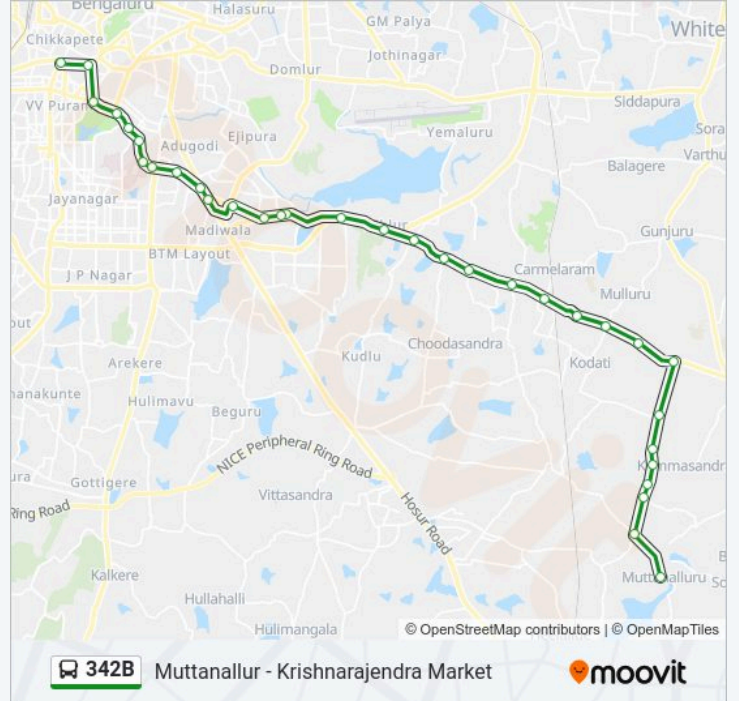

342B bus Info**Direction:** Krishnarajendra Market**Stops:** 33**Trip Duration:** 56 min**Line Summary:**

Koramangala Water Tank

St Johns Hospital

Hosur Road Junction

Muneshwara Temple

Bengaluru Dairy Circle

Nimhans Hospital

Lakkasandra

Wilson Garden 7th Cross

Hop Coms / Lalbagh

Lalbagh Main Gate

Town Hall

Krishnarajendra Market

Direction: Muttanallur

32 stops

[VIEW LINE SCHEDULE](#)

K.R.Market (Kalasipalya)

Makkala Koota / Mahila Seva Samaja

Lalbagh Main Gate

Hop Coms / Lalbagh

Lakkasandra

Nimhans Hospital