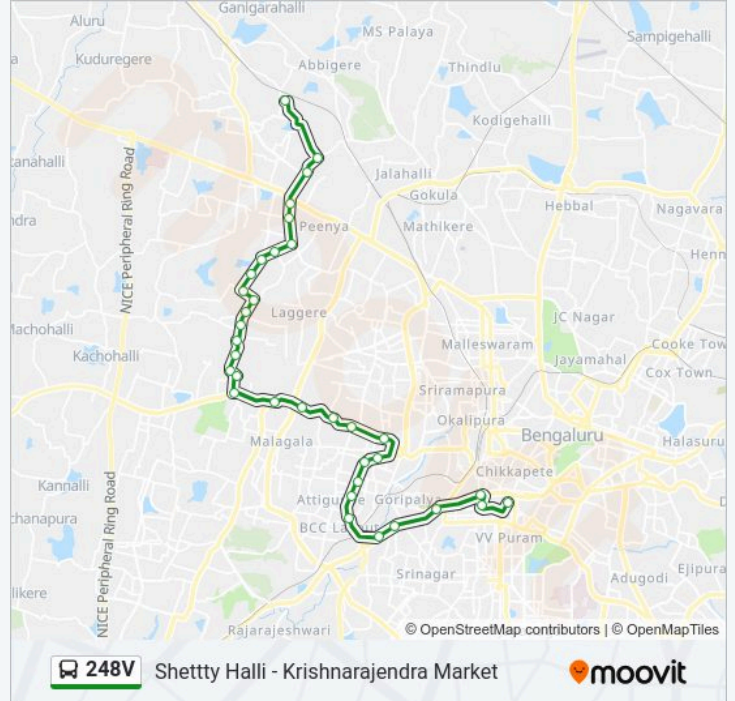

K.H.B.Colony

Agrahara Dasarahalli

Vijayanagara Vijaya Bank

Vijayanagara

Maruthi Mandira

Vijayanagara Bus Station

Attiguppe

Bapujinagara

New Guddadahalli

Mysore Circle

Vinayaka Talkies

Rayan Circle

K.R.Market (Kalasipalya)

Direction: Shetty Halli

35 stops

[VIEW LINE SCHEDULE](#)

K.R.Market (Kalasipalya)

Rayan Circle

Sirsi Circle

Mysore Road Toll Gate

Mysore Road Bus Station

Deepanjalinaraga

Attiguppe

Vijayanagara Bus Station

Maruthi Mandira

Vijayanagara

Manuvana

Agrahara Dasarahalli

K.H.B.Colony

Kamakshipalya

Sumanahalli

Kottigepalya

248V bus Time Schedule

Shetty Halli Route Timetable:

Sunday	06:35 - 20:10
Monday	06:35 - 20:10
Tuesday	06:35 - 20:10
Wednesday	06:35 - 20:10
Thursday	06:35 - 20:10
Friday	06:35 - 20:10
Saturday	06:35 - 20:10

248V bus Info

Direction: Shetty Halli

Stops: 35

Trip Duration: 54 min

Line Summary: