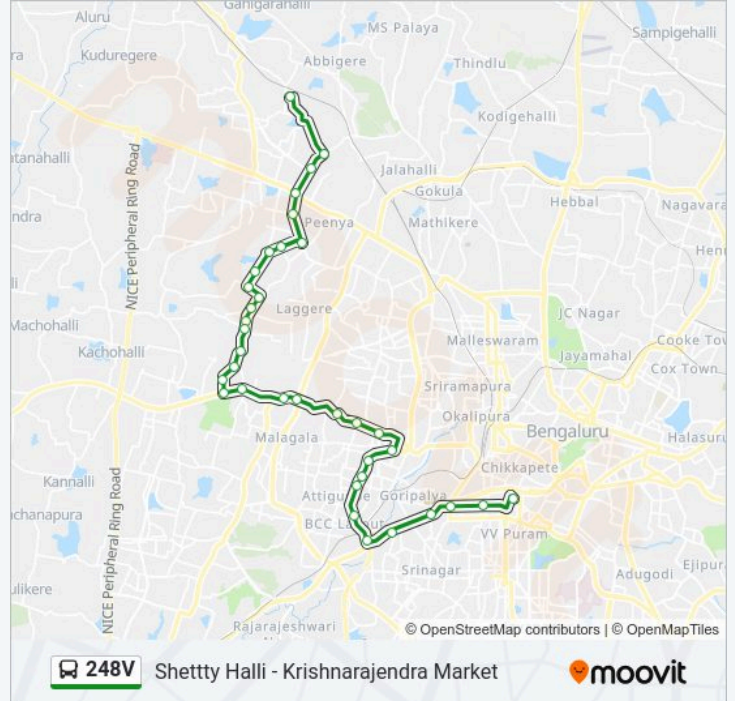

Sunkadakatte

Janapriya Apartment

Vigneshwara Nagara

Neelagiri Thopu

Hegganahalli Cross

Hegganahalli

Milk Dairy Goodwill School

Peenya 2nd Stage

Rajagopala Nagara

14th Cross Peenya

Brundavana Peenya

N.T.T.F.Peenya

Rolling Mill

T.V.S.Cross

Systems Peenya

Jalahalli Cross

Ayyapa Temple Jalahalli Cross

Shettyhalli Cross

Shettyhalli

248V bus time schedules and route maps are available in an offline PDF at moovitapp.com. Use the Moovit App to see live bus times, train schedule or subway schedule, and step-by-step directions for all public transit in Bengaluru.

© 2024 Moovit - All Rights Reserved