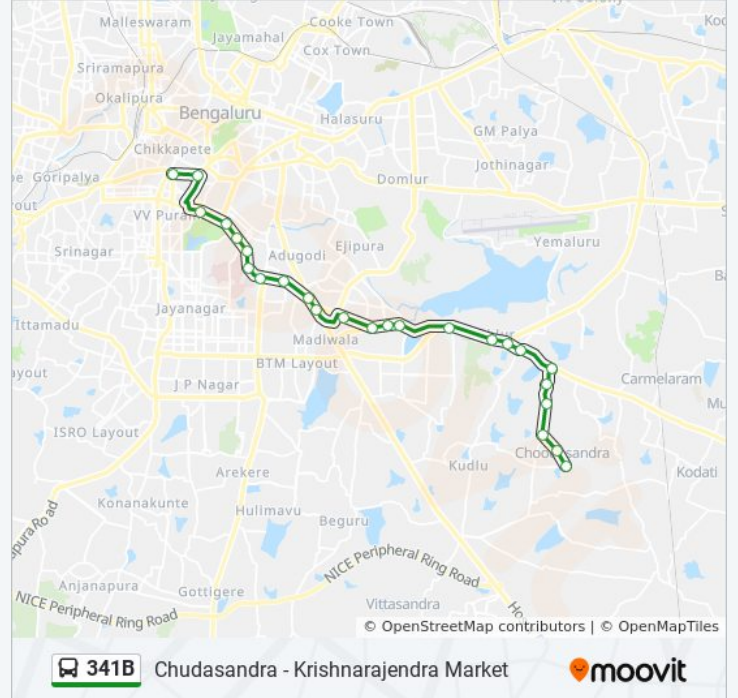

Lakkasandra

Wilson Garden 7th Cross

Hop Coms / Lalbagh

Lalbagh Main Gate

Town Hall

Krishnarajendra Market

341B bus time schedules and route maps are available in an offline PDF at moovitapp.com. Use the [Moovit App](#) to see live bus times, train schedule or subway schedule, and step-by-step directions for all public transit in Bengaluru.

[About Moovit](#) • [MaaS Solutions](#) • [Supported Countries](#) • [Mooviter Community](#)

© 2024 Moovit - All Rights Reserved

Check Live Arrival Times