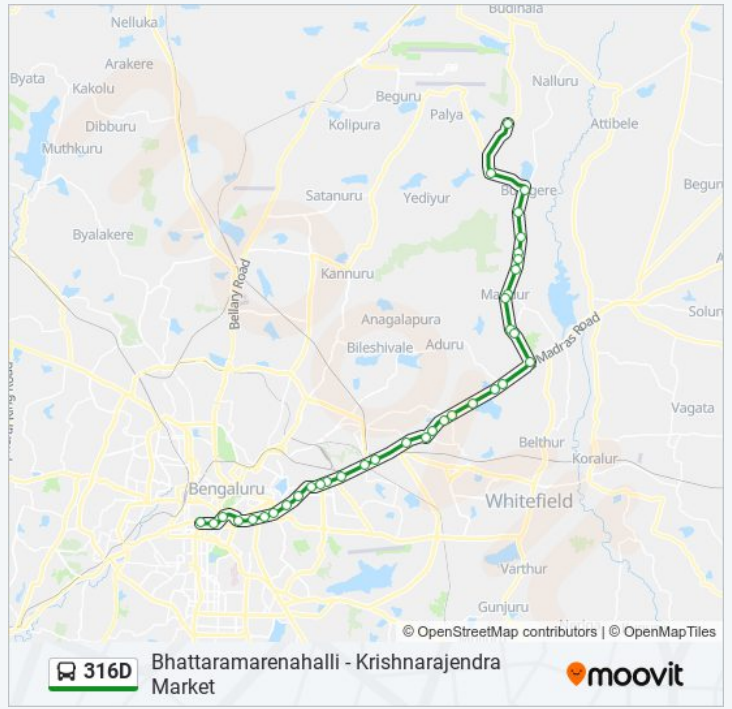

Direction: Krishnarajendra Market

36 stops

[VIEW LINE SCHEDULE](#)

Bhattaramarenahalli

Manchappanahalli Gate

Budigere

Handarahalli Gate

Thirumenahalli Gate

Jyothipura

Singarapura

Kattugollahalli

Mandur

Premium Farm Mandur

316D bus Time Schedule

Krishnarajendra Market Route Timetable:

Sunday	06:00 - 09:55
Monday	06:00 - 09:55
Tuesday	06:00 - 09:55
Wednesday	06:00 - 09:55
Thursday	06:00 - 09:55
Friday	06:00 - 09:55
Saturday	06:00 - 09:55

316D bus Info

Direction: Krishnarajendra Market

Stops: 36

Trip Duration: 67 min

Line Summary:

- Bommenahalli
- S.K.F.Factory
- Budigere Cross
- Avalahalli
- Veeranahalli
- Medahalli
- Bhattarahalli
- Subashanagara
- Police Quarters K.R.Puram
- K.R.Puram Market
- I.T.I.Colony Gate
- Tin Factory
- Benniganahalli
- N.G.E.F.
- Swamy Vivekananda Metro Station / Isolation Hospital
- Binnamangala (Indiranagara R.T.O.Office)
- Depot 6 Indiranagara
- Halasuru
- Lido
- D.I.G.Office
- Life Style
- Richmond Circle
- Richmond Circle
- Corporation
- Town Hall
- Krishnarajendra Market