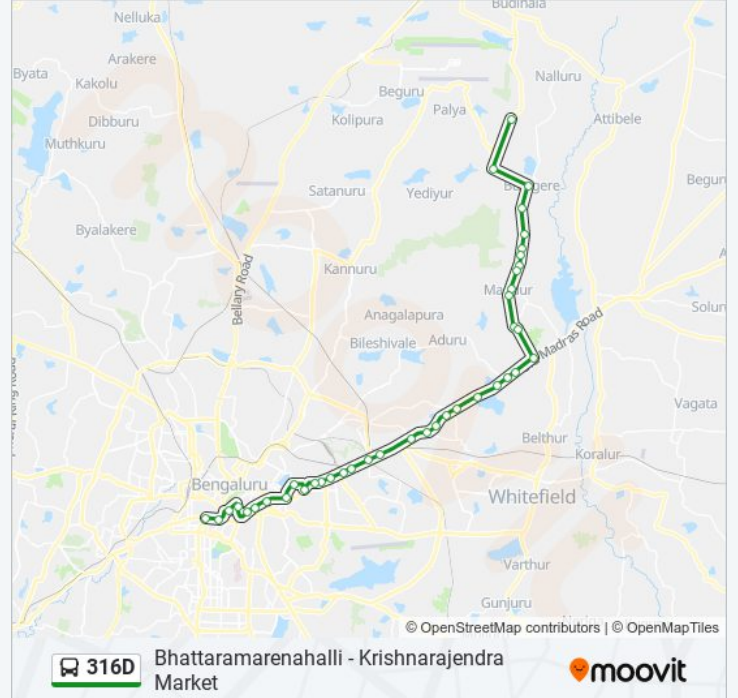

Kattugollahalli

Singarapura

Jyothipura

Thirumenahalli Gate

Handarahalli Gate

Budigere

Manchappanahalli Gate

Bhattaramarenahalli

Direction: Krishnarajendra Market

36 stops

[VIEW LINE SCHEDULE](#)

Bhattaramarenahalli

Manchappanahalli Gate

Budigere

Handarahalli Gate

Thirumenahalli Gate