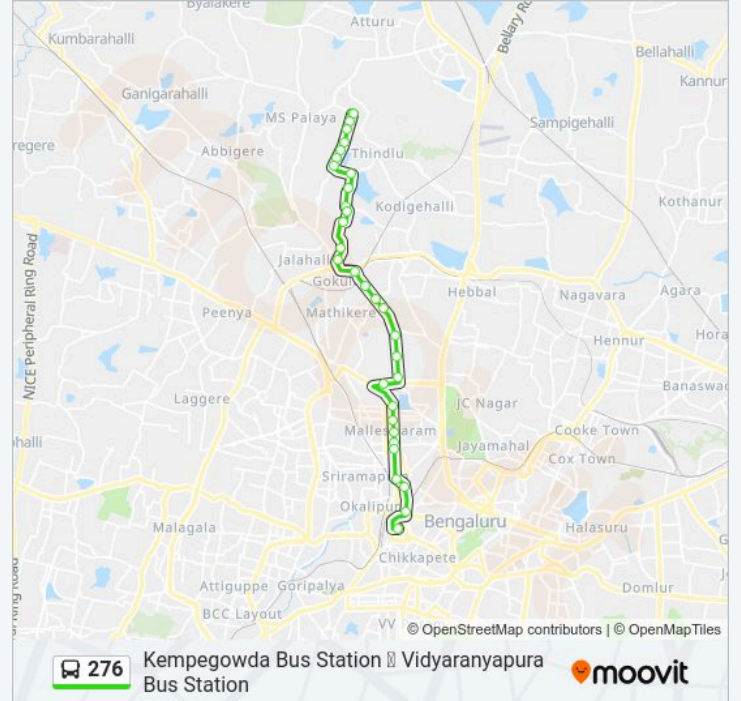

B.E.L.Hospital

Nagaland Circle

Dodda Bommasandra

Dodda Bommasandra

Chamundeshwari Layout

Nanjappa Circle

1st Block B.E.L.Vidyananyapura

3rd Block B.E.L.Vidyananyapura

Lakshmi Venkateshwara Temple

Vidyananyapura Post Office

Echal Mara Vidyananyapura

Durga Parameshwari Temple

Vidyananyapura

Vidyananyapura Bus Station

276 bus time schedules and route maps are available in an offline PDF at moovitapp.com. Use the Moovit App to see live bus times, train schedule or subway schedule, and step-by-step directions for all public transit in Bengaluru.

© 2024 Moovit - All Rights Reserved