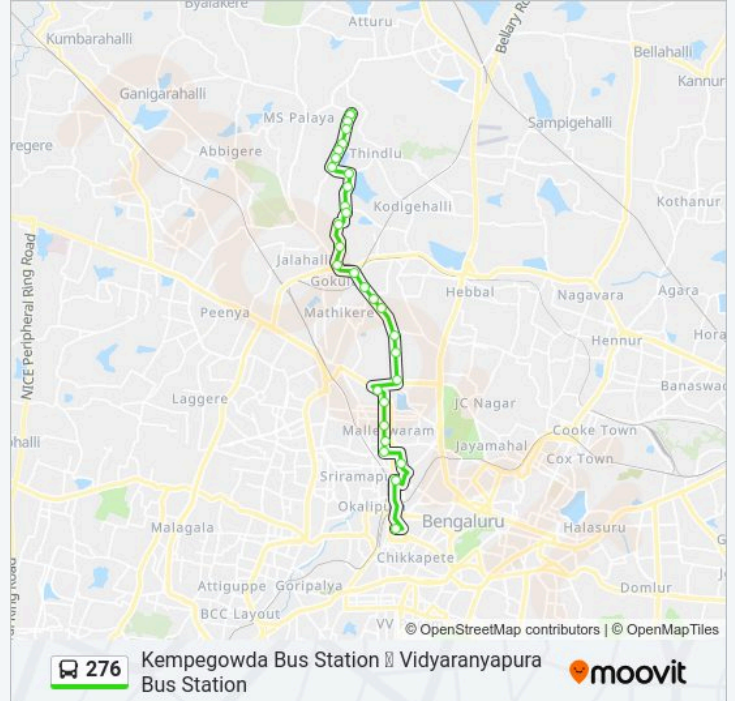

 276

Kempegowda Bus Station ↔ Vidyaranyapura Bus Station

Get The App

The 276 bus line (Kempegowda Bus Station ↔ Vidyaranyapura Bus Station) has 2 routes. For regular weekdays, their operation hours are:

(1) Kempegowda Bus Station: 05:00 - 22:20 (2) Vidyaranyapura Bus Station: 05:30 - 22:05

276 bus Info

Direction: Kempegowda Bus Station

Stops: 30

Trip Duration: 35 min

Line Summary:

Sadashivanagara Police Station

Tata Institute - Sankey Road

18th Cross Malleshwaram

13th Cross Malleshwaram

8th Cross Malleshwaram

Malleshwaram Circle

Malleshwaram Link Road

Central (Towards K.B.S.Majestic)

Kempegowda Bus Station

Direction: Vidyaranyapura Bus Station

32 stops

[VIEW LINE SCHEDULE](#)

Kempegowda Bus Station

Anand Rao Circle

Swastik Sheshadripuram College

Central (Towards Malleshwaram)

Malleshwaram Circle

8th Cross Malleshwaram

11th Cross Malleshwaram