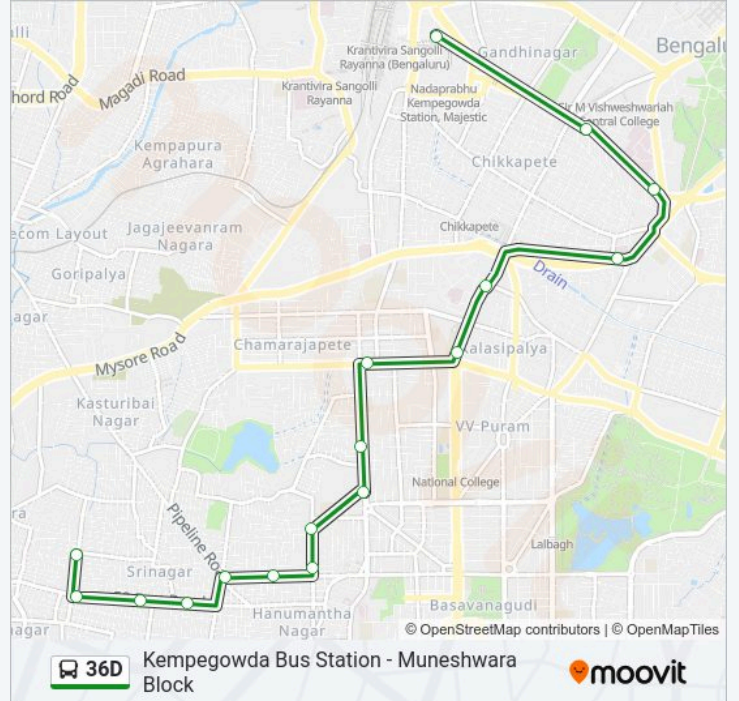

Kempegowda Bus Station - Muneshwara Block

Get The App

The 36D bus line (Kempegowda Bus Station - Muneshwara Block) has 2 routes. For regular weekdays, their operation hours are:

(1) Kempegowda Bus Station: 06:55 - 20:20(2) Muneshwara Block: 06:50 - 19:30

Use the Moovit App to find the closest 36D bus station near you and find out when is the next 36D bus arriving.

Direction: Kempegowda Bus Station

17 stops

[VIEW LINE SCHEDULE](#)

- Muneshwara Block Last Stop
- Muneshwara Block
- Nagendra Block
- Apex Bank
- Maruthi Circle
- Subramanya Temple
- Ganesha Bhavan
- Hanumanthanagara Ward Office
- Ramakrishna Ashrama
- Bangalore High School
- Chamarajapet
- Makkala Koota / Mahila Seva Samaja
- K.R.Market (Kalasipalya)
- Town Hall
- St.Marthas Hospital Corporation
- Mysore Bank
- Kempegowda Bus Station

36D bus Time Schedule

Kempegowda Bus Station Route Timetable:

Sunday	06:55 - 20:20
Monday	06:55 - 20:20
Tuesday	06:55 - 20:20
Wednesday	06:55 - 20:20
Thursday	06:55 - 20:20
Friday	06:55 - 20:20
Saturday	06:55 - 20:20

36D bus Info

Direction: Kempegowda Bus Station

Stops: 17

Trip Duration: 23 min

Line Summary:

Direction: Muneshwara Block

17 stops

[VIEW LINE SCHEDULE](#)