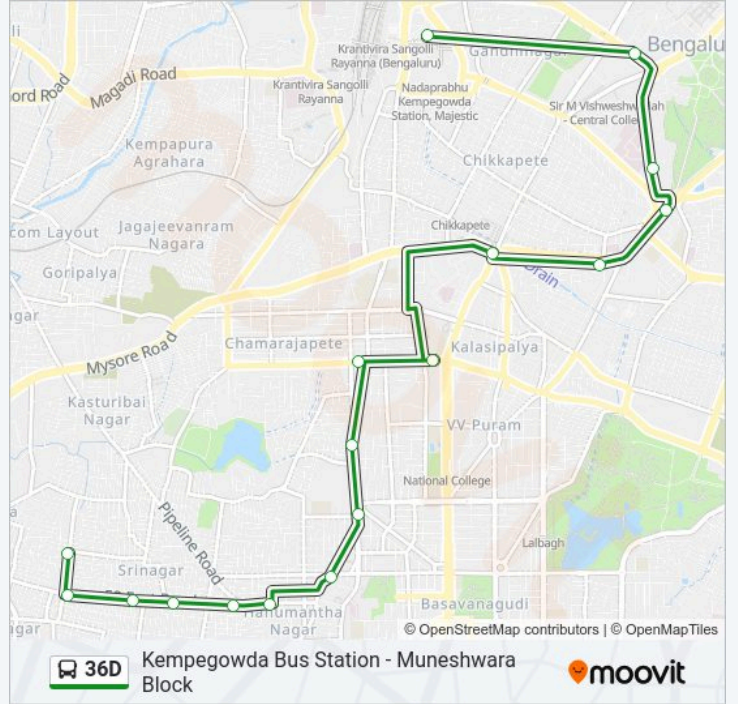

Kempegowda Bus Station - Muneshwara Block

Get The App

The 36D bus line (Kempegowda Bus Station - Muneshwara Block) has 2 routes. For regular weekdays, their operation hours are:

(1) Kempegowda Bus Station: 06:55 - 20:20(2) Muneshwara Block: 06:50 - 19:30

36D bus Info

Direction: Kempegowda Bus Station

Stops: 17

Trip Duration: 23 min

Line Summary:

Direction: Muneshwara Block

17 stops

[VIEW LINE SCHEDULE](#)

36D bus Time Schedule

Muneshwara Block Route Timetable:

Sunday	06:50 - 19:30
Monday	06:50 - 19:30
Tuesday	06:50 - 19:30
Wednesday	06:50 - 19:30
Thursday	06:50 - 19:30
Friday	06:50 - 19:30
Saturday	06:50 - 19:30

36D bus Info

Direction: Muneshwara Block

Stops: 17

Trip Duration: 27 min

Line Summary:

36D bus time schedules and route maps are available in an offline PDF at moovitapp.com. Use the Moovit App to see live bus times, train schedule or subway schedule, and step-by-step directions for all public transit in Bengaluru.