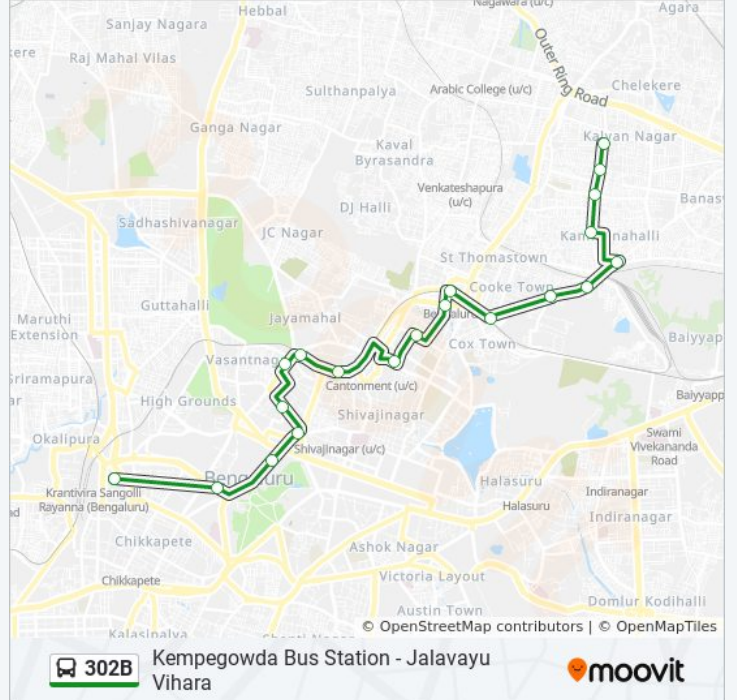

 302B

Kempegowda Bus Station - Jalavayu Vihara

Get The App

The 302B bus line (Kempegowda Bus Station - Jalavayu Vihara) has 2 routes. For regular weekdays, their operation hours are:

(1) Jalavayu Vihara: 09:45 - 19:50(2) Kempegowda Bus Station: 08:55 - 16:25

Use the Moovit App to find the closest 302B bus station near you and find out when is the next 302B bus arriving.

Direction: Jalavayu Vihara

20 stops

[VIEW LINE SCHEDULE](#)

Kempegowda Bus Station
Maharani College
Vidhana Soudha Karnataka High Court
Indian Express
Cunningham Road
Vasanthnagara (Ambedkar Bhavana)
Cantonment Railway Station
Bamboo Bazaar
Coles Park
Coles Road
Mosque Road
Clarence School
I.T.C Factory
Jai Bharathnagara
Maruthi Sevanagara
Indian Oil Petrol Depot Cross
Ramaswamypalya
Kammanahalli Empire Hotel
Kammanahalli
Jalvayu Vihara

302B bus Time Schedule

Jalavayu Vihara Route Timetable:

Sunday	09:45 - 19:50
Monday	09:45 - 19:50
Tuesday	09:45 - 19:50
Wednesday	09:45 - 19:50
Thursday	09:45 - 19:50
Friday	09:45 - 19:50
Saturday	09:45 - 19:50

302B bus Info

Direction: Jalavayu Vihara

Stops: 20

Trip Duration: 28 min

Line Summary:

Direction: Kempegowda Bus Station

18 stops

[VIEW LINE SCHEDULE](#)