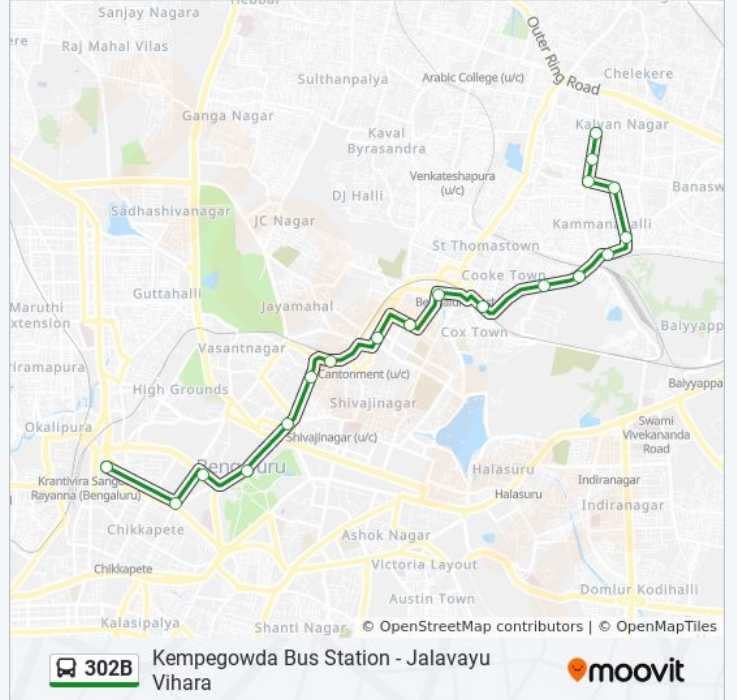

 302B

Kempegowda Bus Station - Jalavayu Vihara

Get The App

The 302B bus line (Kempegowda Bus Station - Jalavayu Vihara) has 2 routes. For regular weekdays, their operation hours are:

(1) Jalavayu Vihara: 09:45 - 19:50(2) Kempegowda Bus Station: 08:55 - 16:25

302B bus Info

Direction: Jalavayu Vihara

Stops: 20

Trip Duration: 28 min

Line Summary:

Direction: Kempegowda Bus Station

18 stops

[VIEW LINE SCHEDULE](#)

302B bus Time Schedule

Kempegowda Bus Station Route Timetable:

Sunday	08:55 - 16:25
Monday	08:55 - 16:25
Tuesday	08:55 - 16:25
Wednesday	08:55 - 16:25
Thursday	08:55 - 16:25
Friday	08:55 - 16:25
Saturday	08:55 - 16:25

302B bus Info

Direction: Kempegowda Bus Station

Stops: 18

Trip Duration: 25 min

Line Summary:

302B bus time schedules and route maps are available in an offline PDF at moovitapp.com. Use the [Moovit App](#) to see live bus times, train schedule or subway schedule, and step-by-step directions for all public transit in Bengaluru.