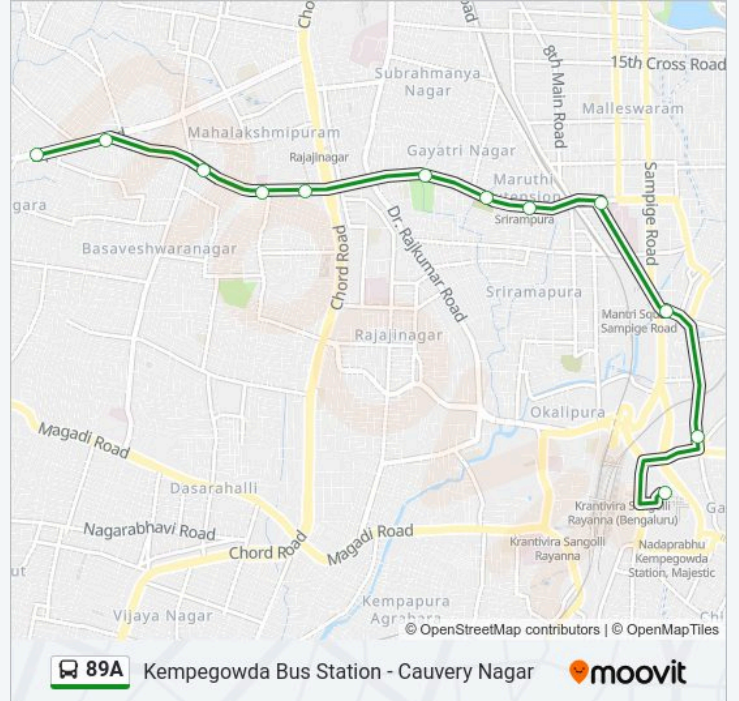

89A

Kempegowda Bus Station - Cauvery Nagar

Get The App

The 89A bus line (Kempegowda Bus Station - Cauvery Nagar) has 2 routes. For regular weekdays, their operation hours are:

(1) Cauvery Nagar: 07:00 - 22:00(2) Kempegowda Bus Station: 06:25 - 22:40

Use the Moovit App to find the closest 89A bus station near you and find out when is the next 89A bus arriving.

Direction: Cauvery Nagar

12 stops

[VIEW LINE SCHEDULE](#)

Kempegowda Bus Station

Anand Rao Circle

Kurubarahalli

Cauvery Nagara

89A bus Time Schedule

Cauvery Nagar Route Timetable:

Sunday	07:00 - 22:00
Monday	07:00 - 22:00
Tuesday	07:00 - 22:00
Wednesday	07:00 - 22:00
Thursday	07:00 - 22:00
Friday	07:00 - 22:00
Saturday	07:00 - 22:00

89A bus Info

Direction: Cauvery Nagar

Stops: 12

Trip Duration: 20 min

Line Summary:

Direction: Kempegowda Bus Station

12 stops

[VIEW LINE SCHEDULE](#)