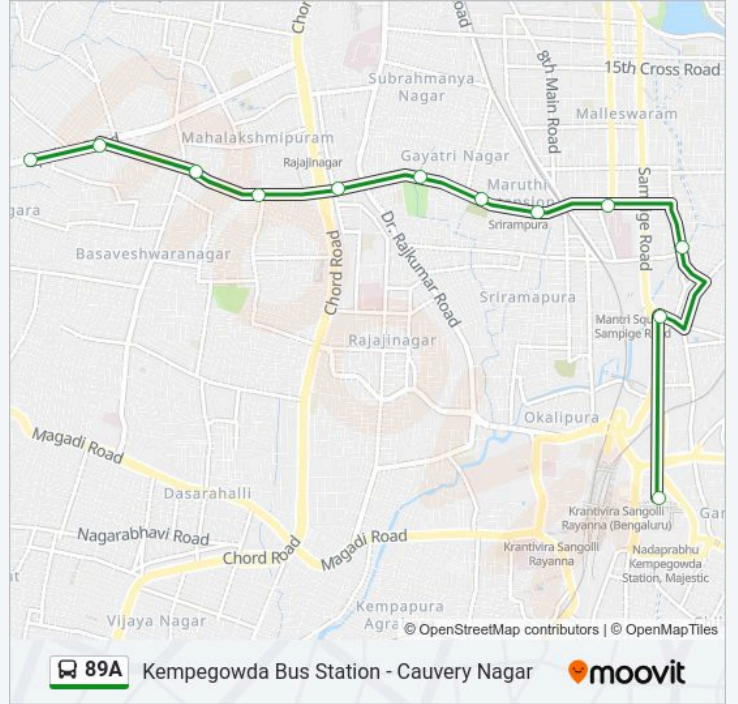

Use the Moovit App to find the closest 89A bus station near you and find out when is the next 89A bus arriving.

Direction: Cauvery Nagar

12 stops

[VIEW LINE SCHEDULE](#)

Kempegowda Bus Station

Anand Rao Circle

89A bus Info

Direction: Cauvery Nagar

Stops: 12

Trip Duration: 20 min

Line Summary:

Direction: Kempegowda Bus Station

12 stops

[VIEW LINE SCHEDULE](#)

89A bus Time Schedule

Kempegowda Bus Station Route Timetable:

Sunday	06:25 - 22:40
Monday	06:25 - 22:40
Tuesday	06:25 - 22:40
Wednesday	06:25 - 22:40
Thursday	06:25 - 22:40
Friday	06:25 - 22:40
Saturday	06:25 - 22:40

89A bus Info

Direction: Kempegowda Bus Station

Stops: 12

Trip Duration: 17 min

Line Summary:

89A bus time schedules and route maps are available in an offline PDF at moovitapp.com. Use the Moovit App to see live bus times, train schedule or subway schedule, and step-by-step directions for all public transit in Bengaluru.