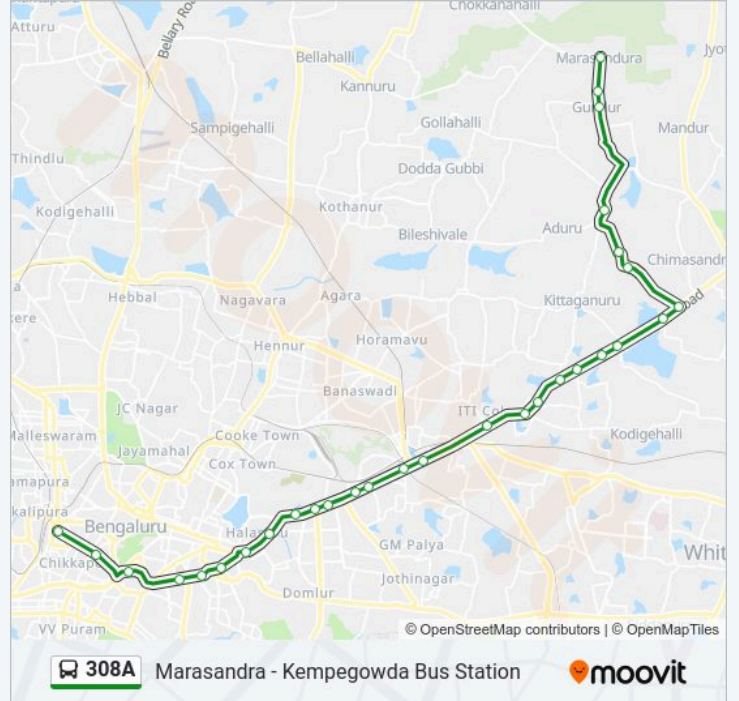

### 308A bus Time Schedule

Kempegowda Bus Station Route Timetable:

Sunday	07:05 - 18:40
Monday	07:05 - 18:40
Tuesday	07:05 - 18:40
Wednesday	07:05 - 18:40
Thursday	07:05 - 18:40
Friday	07:05 - 18:40
Saturday	07:05 - 18:40

### 308A bus Info

**Direction:** Kempegowda Bus Station

**Stops:** 30

**Trip Duration:** 64 min

**Line Summary:**

Binnamangala (Indiranagara R.T.O.Office)

Depot 6 Indiranagara

Halasuru

Lido

D.I.G.Office

Life Style

Richmond Circle

Pallavi Talkies

Mysore Bank

Kempegowda Bus Station

### Direction: Marasandra

29 stops

[VIEW LINE SCHEDULE](#)

Kempegowda Bus Station

Maharani College

K.R.Circle

Corporation

St.Joseph Boys High School Malya Hospital