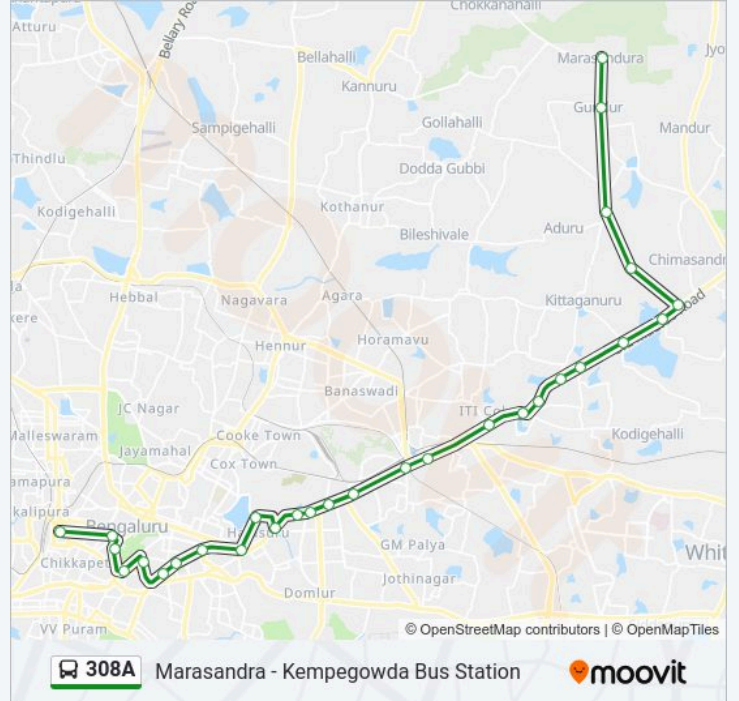

K.R.Puram Market

Police Quarters K.R.Puram

Subashanagara

Bhattarahalli

Medahalli

Veeranahalli

Avalahalli

Hiranandahalli

Bidarahalli

Gundur

Marasandra

308A bus time schedules and route maps are available in an offline PDF at moovitapp.com. Use the Moovit App to see live bus times, train schedule or subway schedule, and step-by-step directions for all public transit in Bengaluru.

© 2024 Moovit - All Rights Reserved