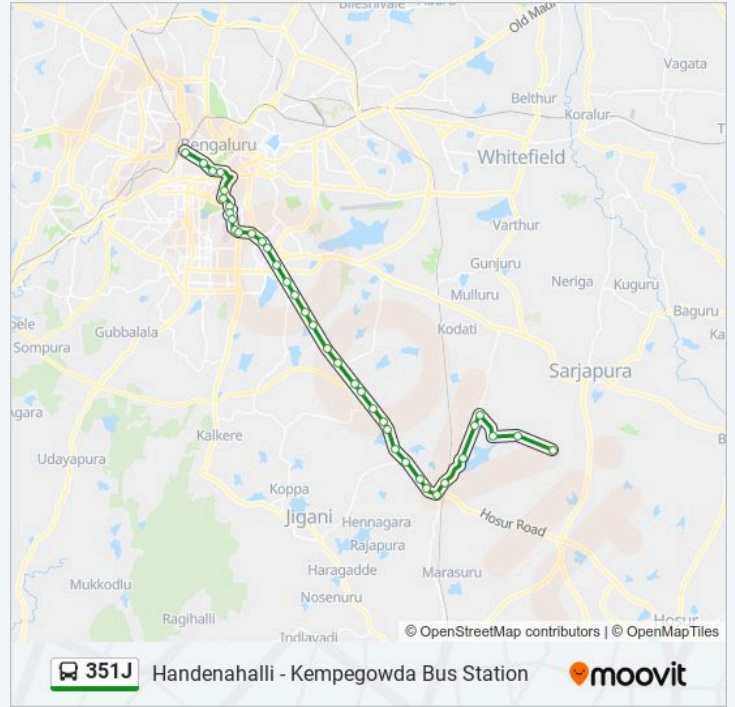

Handenahalli Attibele

Direction: Kempegowda Bus Station

38 stops

[VIEW LINE SCHEDULE](#)

Handenahalli Attibele

Samanahalli

Mahatma Vidhyalaya Muttanalluru

Muttanalluru Cross

Narayanaghatta Gate

Ramasagara

Heelalige Cross

Chandapura

Hennagara Gate

351J bus Time Schedule

Kempegowda Bus Station Route Timetable:

Sunday	08:15 - 19:05
Monday	08:15 - 19:05
Tuesday	08:15 - 19:05
Wednesday	08:15 - 19:05
Thursday	08:15 - 19:05
Friday	08:15 - 19:05
Saturday	08:15 - 19:05

351J bus Info

Direction: Kempegowda Bus Station

Stops: 38

Trip Duration: 79 min
Line Summary:

- B.T.L.College
- Bommasandra
- Hebbagodi
- Huskur Gate
- Veerasandra
- Electronic City
- Konappana Agarhara
- Electronic City P.E.S.I.T College
- Hosa Road
- Singasandra
- Kudlu Gate
- Garvebhavi Palya
- Bommanahalli
- Roopena Agrahara
- Madiwala
- St Johns Hospital
- Hosur Road Junction
- Muneshwara Temple
- Bengaluru Dairy Circle
- Nimhans Hospital
- Lakkasandra
- Wilson Garden 10th Cross
- Wilson Garden Police Station
- Shanthinagara Bus Station
- K.H.Road
- Pallavi Talkies
- St.Marthas Hospital Corporation
- Mysore Bank
- Kempegowda Bus Station