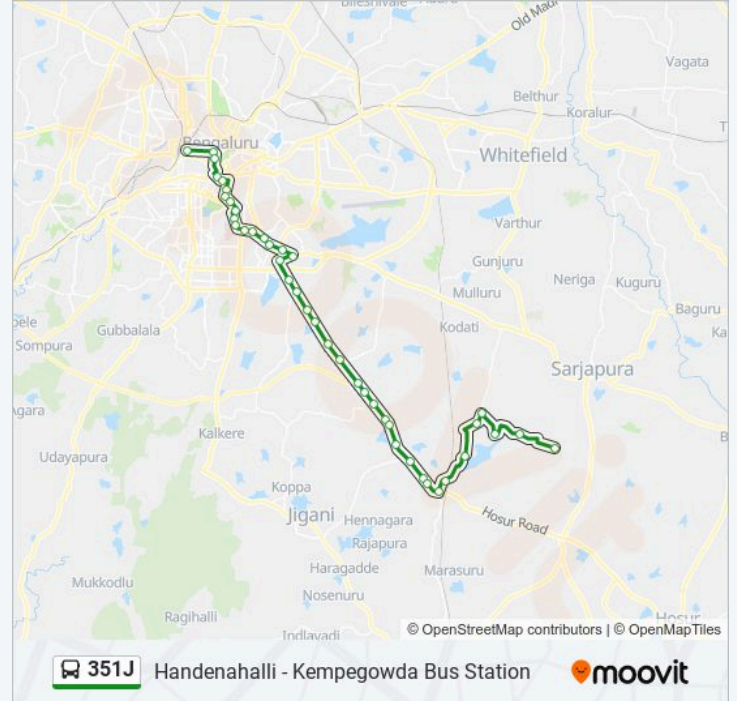

Hennagara Gate

Chandapura

Heelalige Cross

Ramasagara

Narayanaghatta Gate

Muttanalluru Cross

Mahatma Vidhyalaya Muttanalluru

Samanahalli

Handenahalli Attibele

Direction: Kempegowda Bus Station

38 stops

[VIEW LINE SCHEDULE](#)

Handenahalli Attibele

Samanahalli

Mahatma Vidhyalaya Muttanalluru

Muttanalluru Cross

Narayanaghatta Gate

Ramasagara

Heelalige Cross

Chandapura

Hennagara Gate

351J bus Time Schedule

Kempegowda Bus Station Route Timetable:

Sunday	08:15 - 19:05
Monday	08:15 - 19:05
Tuesday	08:15 - 19:05
Wednesday	08:15 - 19:05
Thursday	08:15 - 19:05
Friday	08:15 - 19:05
Saturday	08:15 - 19:05