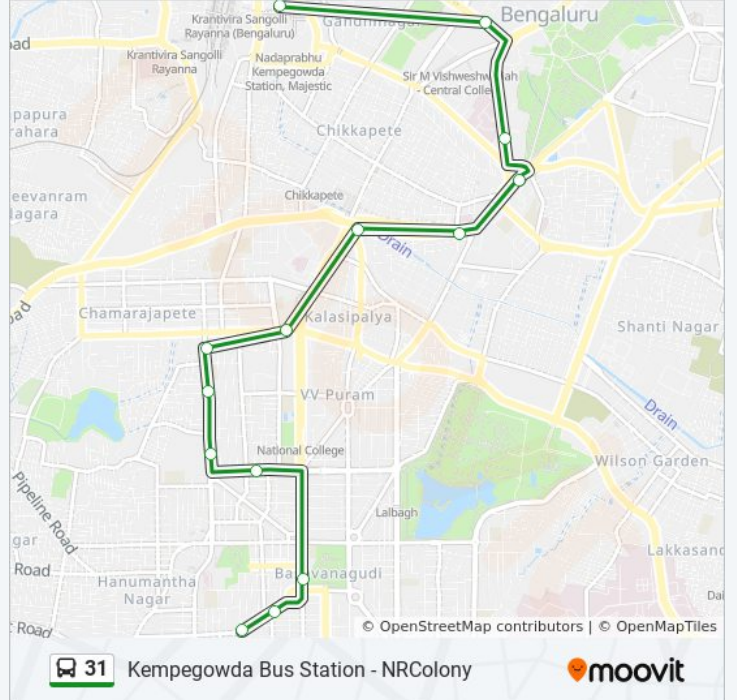

31 bus Info

Direction: Kempegowda Bus Station

Stops: 13

Trip Duration: 19 min

Line Summary:

Direction: Nrcolony

14 stops

[VIEW LINE SCHEDULE](#)

Bangalore High School

Ramakrishna Ashrama

North Road

Basavanagudi Police Station

Netakallappa Circle

N.R Colony

31 bus Time Schedule

Nrcolony Route Timetable:

Sunday	8:40 AM - 9:50 PM
Monday	8:40 AM - 9:50 PM
Tuesday	8:40 AM - 9:50 PM
Wednesday	8:40 AM - 9:50 PM
Thursday	8:40 AM - 9:50 PM
Friday	8:40 AM - 9:50 PM
Saturday	8:40 AM - 9:50 PM

31 bus Info

Direction: Nrcolony

Stops: 14

Trip Duration: 19 min

Line Summary:

31 bus time schedules and route maps are available in an offline PDF at moovitapp.com. Use the [Moovit App](#) to see live bus times, train schedule or subway schedule, and step-by-step directions for all public transit in Bengaluru.