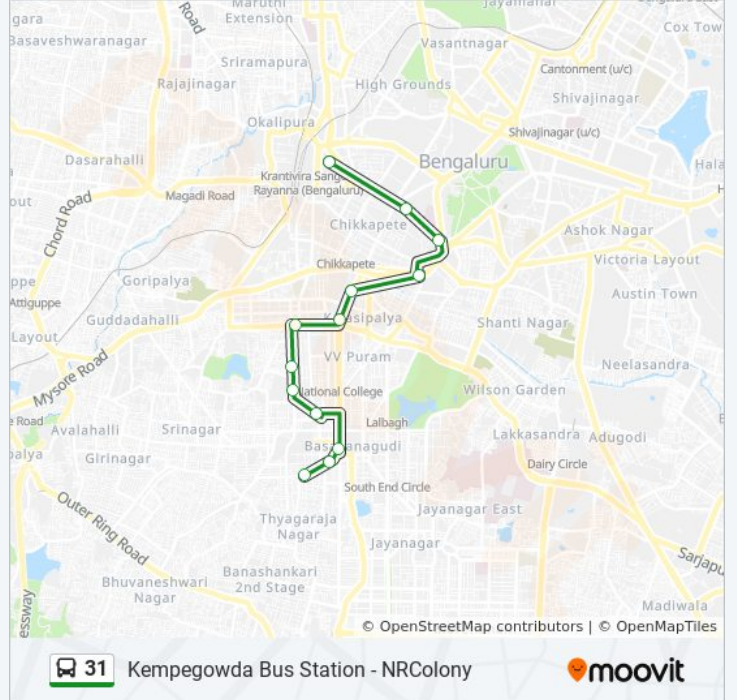

31

Kempegowda Bus Station - NRColony

Get The App

The 31 bus line (Kempegowda Bus Station - NRColony) has 2 routes. For regular weekdays, their operation hours are:
(1) Kempegowda Bus Station: 7:55 AM - 3:05 PM (2) NRcolony: 8:40 AM - 9:50 PM

Use the Moovit App to find the closest 31 bus station near you and find out when is the next 31 bus arriving.

Direction: Kempegowda Bus Station

13 stops

[VIEW LINE SCHEDULE](#)

N.R.Colony
Netakallappa Circle
Basavanagudi Police Station
Gandhi Bazaar
Ramakrishna Ashrama
Bangalore High School
Chamarajapet
Makkala Koota / Mahila Seva Samaja
K.R.Market (Kalasipalya)
Town Hall
St.Marthas Hospital Corporation
Mysore Bank
Kempegowda Bus Station

31 bus Time Schedule

Kempegowda Bus Station Route Timetable:

Sunday	7:55 AM - 3:05 PM
Monday	7:55 AM - 3:05 PM
Tuesday	7:55 AM - 3:05 PM
Wednesday	7:55 AM - 3:05 PM
Thursday	7:55 AM - 3:05 PM
Friday	7:55 AM - 3:05 PM
Saturday	7:55 AM - 3:05 PM

31 bus Info

Direction: Kempegowda Bus Station

Stops: 13

Trip Duration: 19 min

Line Summary:

Direction: Nrcolony

14 stops

[VIEW LINE SCHEDULE](#)