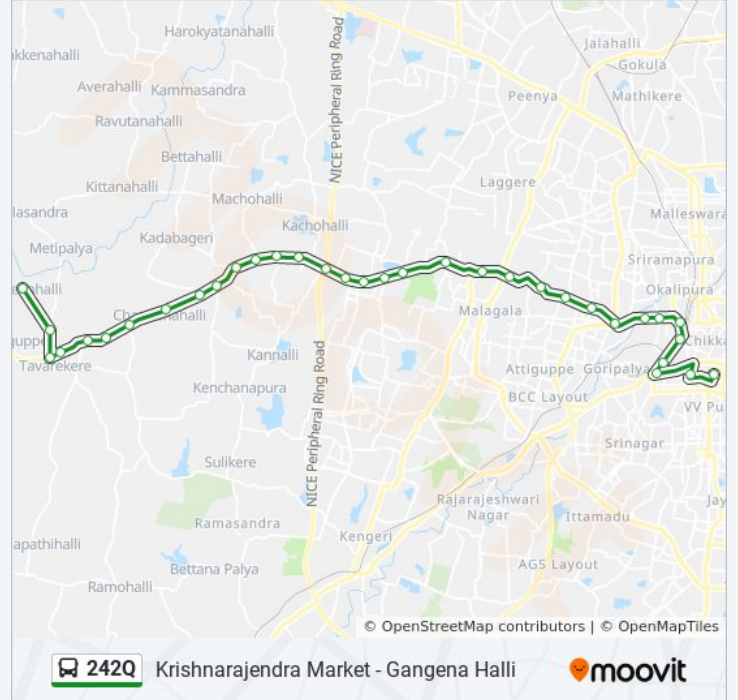

The 242Q bus line (Krishnarajendra Market - Gangena Halli) has 2 routes. For regular weekdays, their operation hours are:

(1) Gangena Halli: 06:45 - 20:40(2) Krishnarajendra Market: 05:30 - 18:40

Use the Moovit App to find the closest 242Q bus station near you and find out when is the next 242Q bus arriving.

242Q bus Time Schedule

Gangena Halli Route Timetable:

Sunday	06:45 - 20:40
Monday	06:45 - 20:40
Tuesday	06:45 - 20:40
Wednesday	06:45 - 20:40
Thursday	06:45 - 20:40
Friday	06:45 - 20:40
Saturday	06:45 - 20:40

5th Cross Magadi Road

Hunasemara

Binny Mill

Binnypet

Sirsi Circle

Rayan Circle

K.R.Market (Kalasipalya)

242Q bus time schedules and route maps are available in an offline PDF at moovitapp.com. Use the [Moovit App](#) to see live bus times, train schedule or subway schedule, and step-by-step directions for all public transit in Bengaluru.