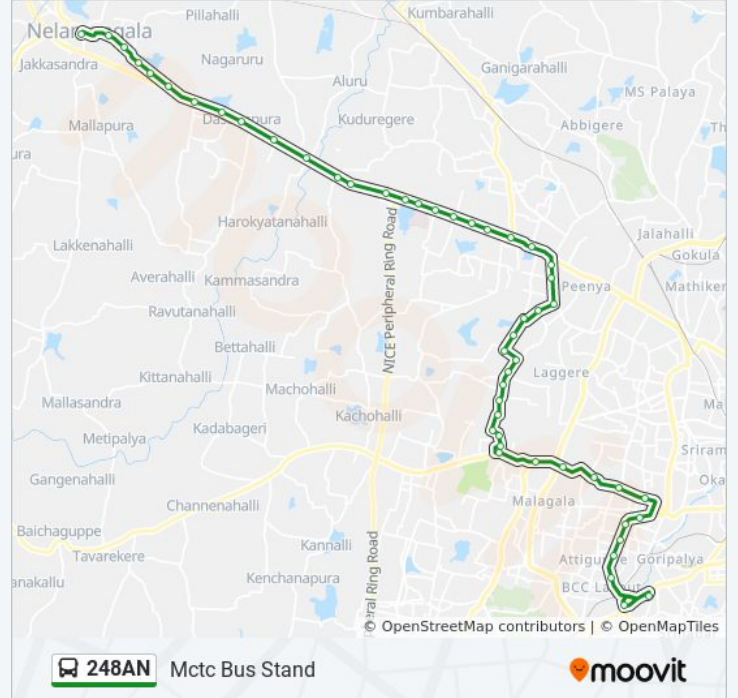

Maruthi Mandira

Vijayanagara Bus Station

Attiguppe

Deepanjalinagara

Mysore Road Bus Station

Direction: Nelamangala

47 stops

[VIEW LINE SCHEDULE](#)