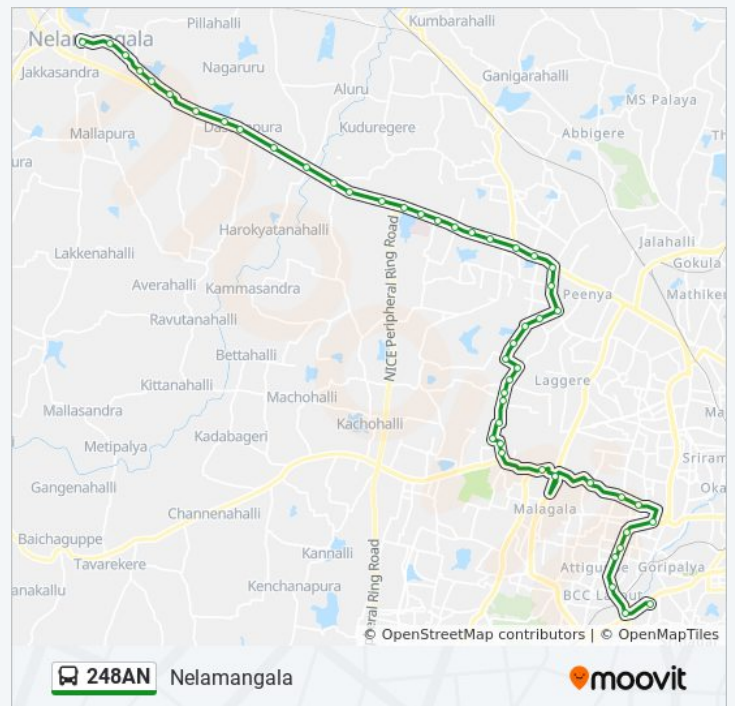

Tuesday	06:45 - 16:55
Wednesday	06:45 - 16:55
Thursday	06:45 - 16:55
Friday	06:45 - 16:55
Saturday	06:45 - 16:55

248AN bus Info

Direction: Nelamangala

Stops: 47

Trip Duration: 82 min

Line Summary:

Madavara Nice Road Junction (B.I.E.C)