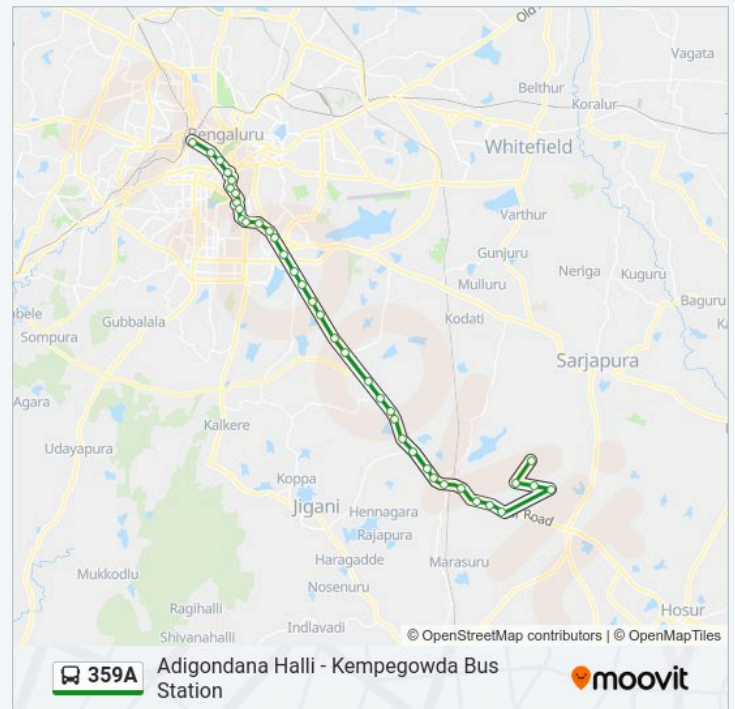

Hennagara Gate

B.T.L.College

Bommasandra

Hebbagodi

Huskur Gate

Veerasandra

Electronic City

Konappana Agarhara

Hosa Road

Singasandra

Kudlu Gate

Garvebhavi Palya

Bommanahalli

Roopena Agrahara

Madiwala

St Johns Hospital

Hosur Road Junction

Muneshwara Temple

Bengaluru Dairy Circle

Nimhans Hospital

Lakkasandra

Wilson Garden 10th Cross

Wilson Garden Police Station

Shanthinagara Bus Station

K.H.Road

Subbaiah Circle

St.Marthas Hospital Corporation

Mysore Bank

Kempegowda Bus Station

Trip Duration: 68 min

Line Summary: