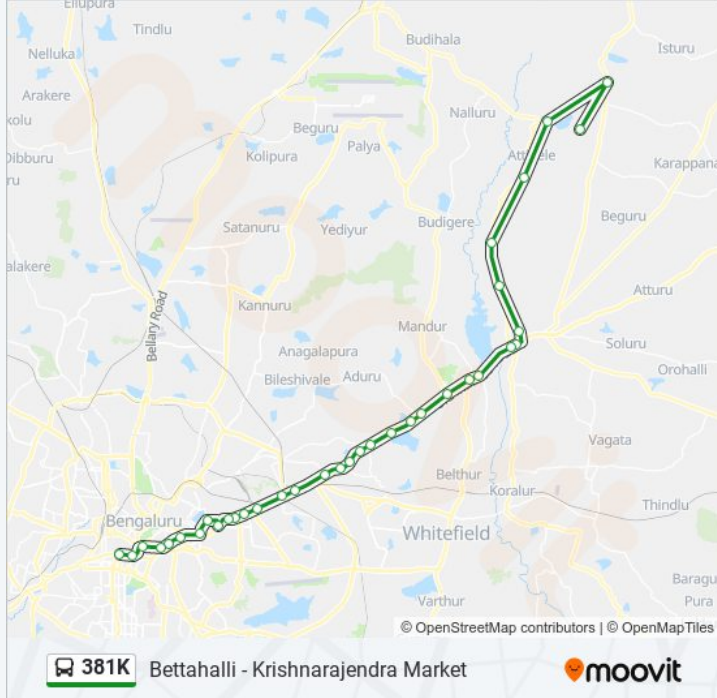

381K bus Info

Direction: Bettahalli

Stops: 35

Trip Duration: 66 min

Line Summary:

Veeranahalli

Avalahalli

Budigere Cross

Katamnalluru Gate

Huskur Kodi

Hoskote High School

Hoskote K.E.B.Circle

Hoskote Old Bus Stand

Halappanahalli

Vabasandra Gate

Yanagunte

Sulibele

Bendiganahalli Cross

Bettahalli

Direction: Krishnarajendra Market

34 stops

[VIEW LINE SCHEDULE](#)

Bettahalli

Bendiganahalli Cross