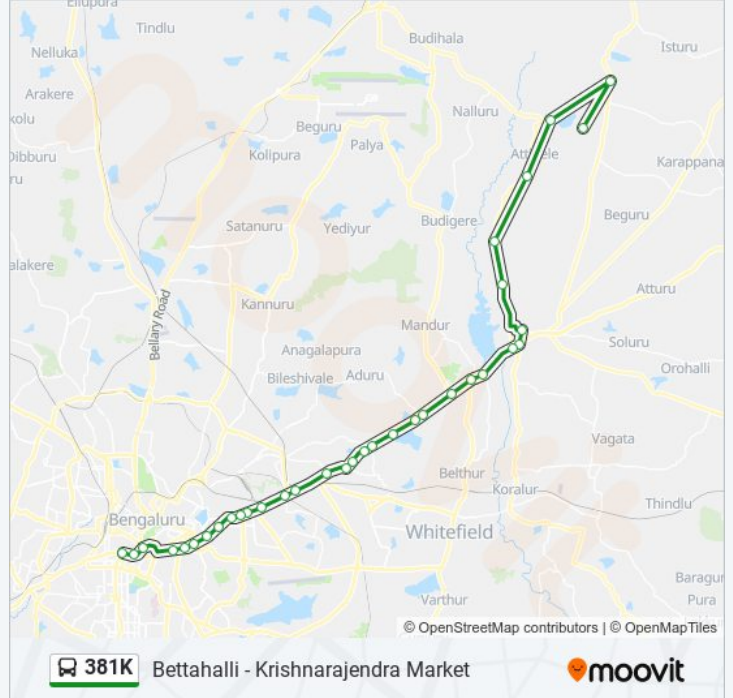

Bhattarahalli

Subashanagara

Police Quarters K.R.Puram

K.R.Puram Market

I.T.I.Colony Gate

Tin Factory

Benniganahalli

N.G.E.F.

Swamy Vivekananda Metro Station / Isolation Hospital

Binnamangala (Indiranagara R.T.O.Office)

Depot 6 Indiranagara

Halasuru

Lido

D.I.G.Office

Life Style

Richmond Circle

Corporation

Town Hall

K.R.Market

381K bus time schedules and route maps are available in an offline PDF at moovitapp.com. Use the [Moovit App](#) to see live bus times, train schedule or subway schedule, and step-by-step directions for all public transit in Bengaluru.

[About Moovit](#) • [MaaS Solutions](#) • [Supported Countries](#) • [Mooviter Community](#)

© 2024 Moovit - All Rights Reserved

Check Live Arrival Times